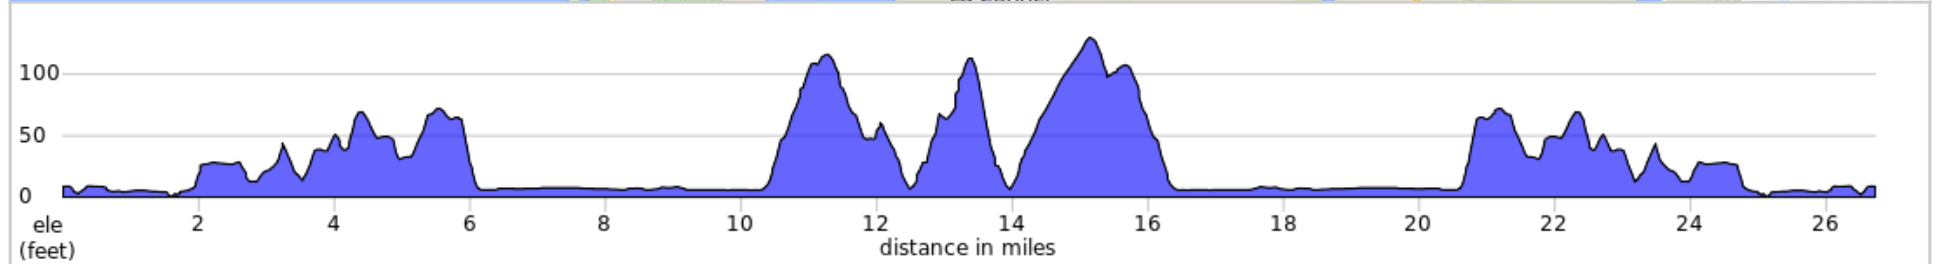

Samish Island Loop 26.7 mi. 726 ft

Samish Island Loop 26.7 mi. 726 ft

Num	Dist	Type	Note
1.	0.0	📍	Start of route
2.	8.2	↑	Continue onto Bay View Edison Road
3.	8.2	←	L onto Samish Island Road
4.	12.1	←	L onto Samish Island Road
5.	13.2	→	R onto Samish Point Road
6.	13.2	→	R onto Marshall Road
7.	13.7	→	R onto Wharf Street
8.	13.9	←	L onto Samish Island Road
9.	14.4	↑	Continue onto Halloran Road
10.	15.4	→	R onto Roney Road
11.	15.9	←	L onto Samish Island Road

15.9 miles. +526/-435 feet

Num	Dist	Type	Note
12.	18.5	→	R onto Bay View Edison Road
13.	26.7	📍	End of route

10.9 miles. +176/-174 feet