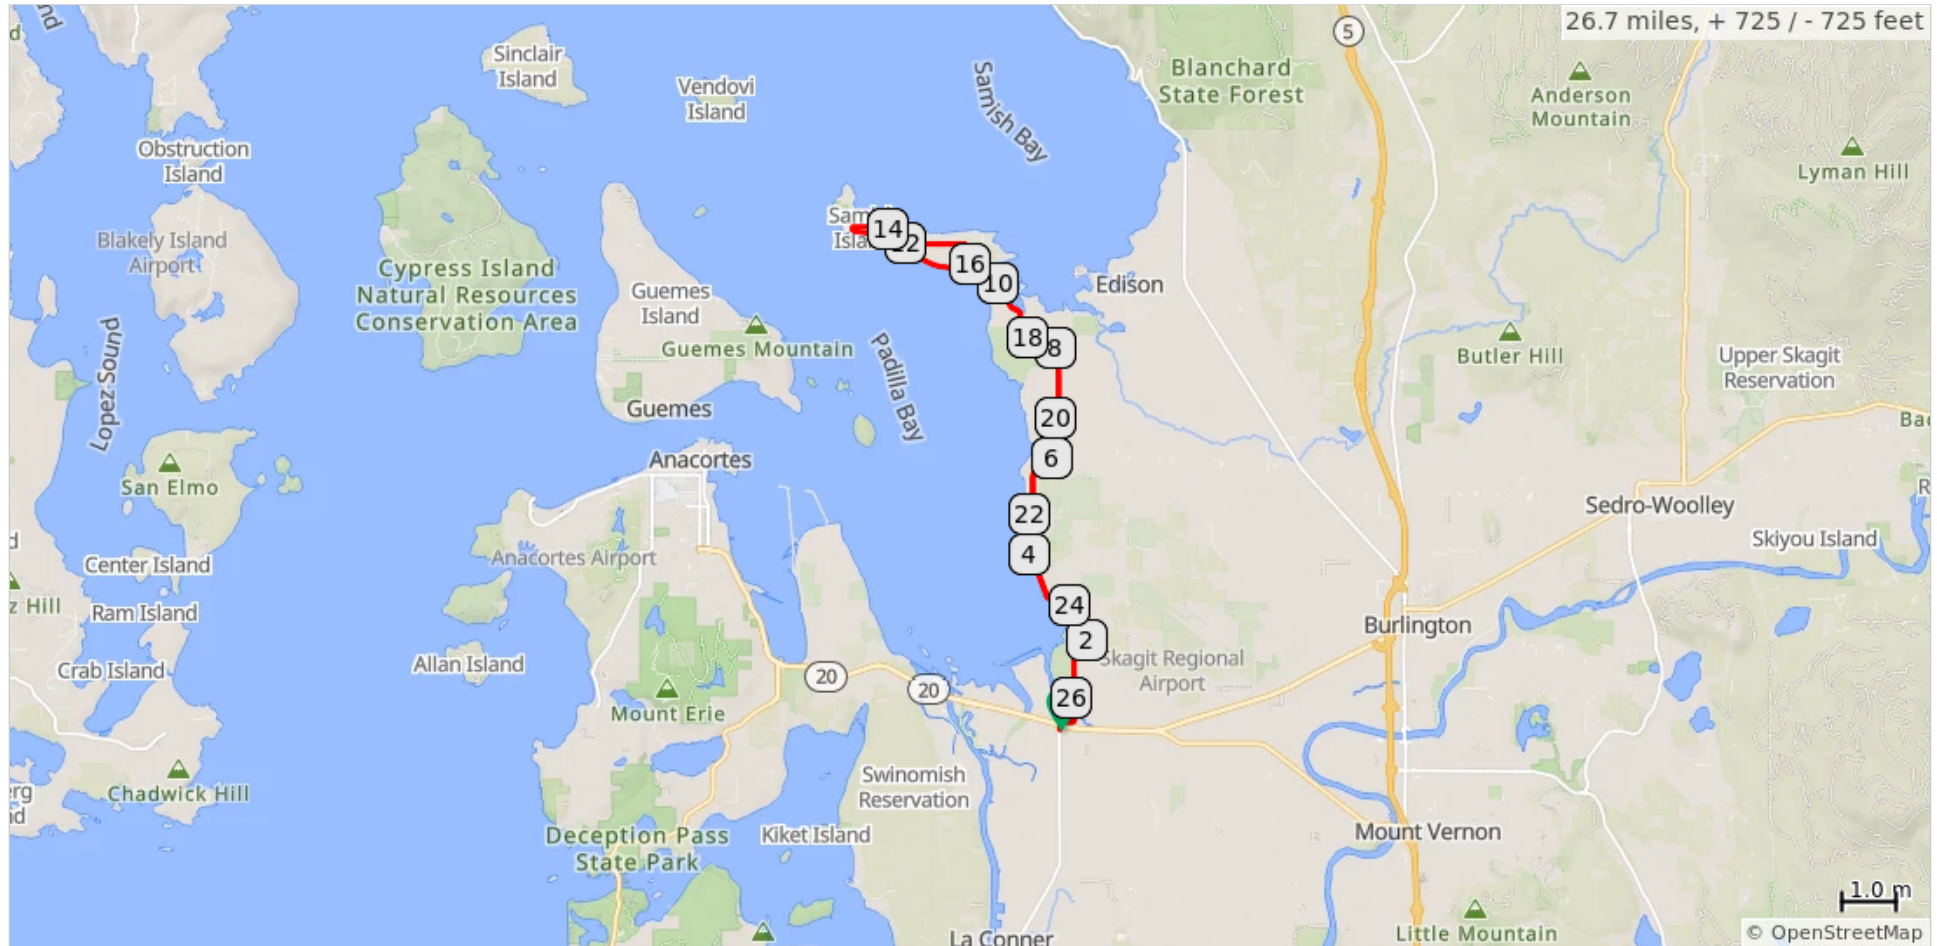

Samish Island Loop 26.7 mi. 726 ft

Samish Island Loop 26.7 mi. 726 ft

Num	Dist	Type	Note
1.	0.0	📍	Start of route
2.	8.2	↑	Continue onto Bay View Edison Road
3.	8.2	←	L onto Samish Island Road
4.	12.1	←	L onto Samish Island Road
5.	13.2	→	R onto Samish Point Road
6.	13.2	→	R onto Marshall Road
7.	13.7	→	R onto Wharf Street
8.	13.9	←	L onto Samish Island Road
9.	14.4	↑	Continue onto Halloran Road
10.	15.4	→	R onto Roney Road
11.	15.9	←	L onto Samish Island Road

15.9 miles. +526/-435 feet

Num	Dist	Type	Note
12.	18.5	→	R onto Bay View Edison Road
13.	26.7	📍	End of route

10.9 miles. +176/-174 feet