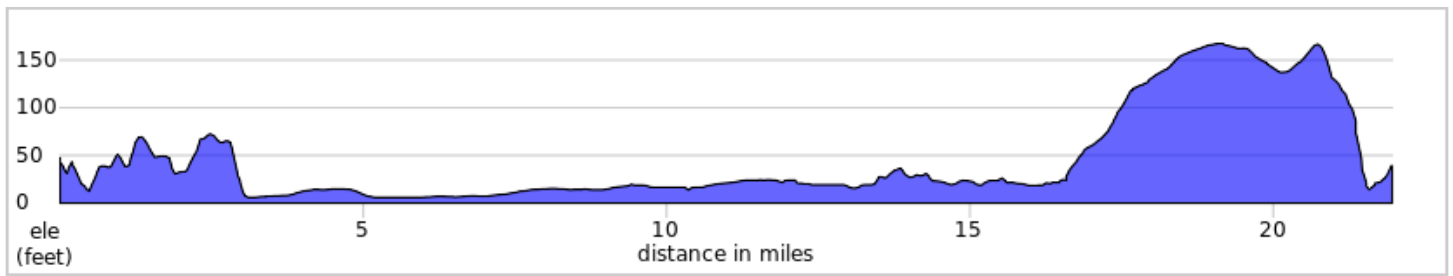

Bayview Ramble approx 22 miles

Bayview Ramble approx 22 miles

Num	Dist	Type	Note	Next
1.	0.0	<i>i</i>	Bay View Shoreline Trail Parking	0.0
2.	0.0	➔	R onto 2nd Street	0.1
3.	0.1	↻	Sharp R onto Bay View Edison Road	3.1
4.	3.2	➔	R onto D'Arcy Road	1.3
5.	4.4	➡	L onto Farm To Market Road	1.5
6.	5.9	↻	Sharp R onto Church Road	0.6
7.	6.5	➡	L onto Field Road	1.5
8.	8.1	➔	R onto Thomas Road	2.0
9.	10.1	➡	L onto Benson Road	1.5
10.	11.6	➔	R onto Avon Allen Road	2.1
11.	13.7	⬆	Continue straight on Avon Allen Road (at 4 way stop with Peterson Road).	1.1
12.	14.9	➔	R onto Ovenell Road	1.7

14.9 miles. +180/-199 feet

Num	Dist	Type	Note	Next
13.	16.5	➔	R onto Higgins Airport Way	2.4
14.	18.9	➡	L onto Josh Wilson Road	1.0
15.	19.9	⬆	At roundabout, take exit 3 onto Josh Wilson Road	1.0
16.	21.0	➡	L onto Walker Road	0.5
17.	21.5	➔	R onto Marihugh Road	0.1
18.	21.6	↻	Slight R onto Bay View Edison Road	0.3
19.	21.9	➔	R onto 2nd Street	0.1
20.	21.9	➡	L into parking lot	0.0
21.	22.0	📍	End of route	0.0

7.1 miles. +193/-180 feet