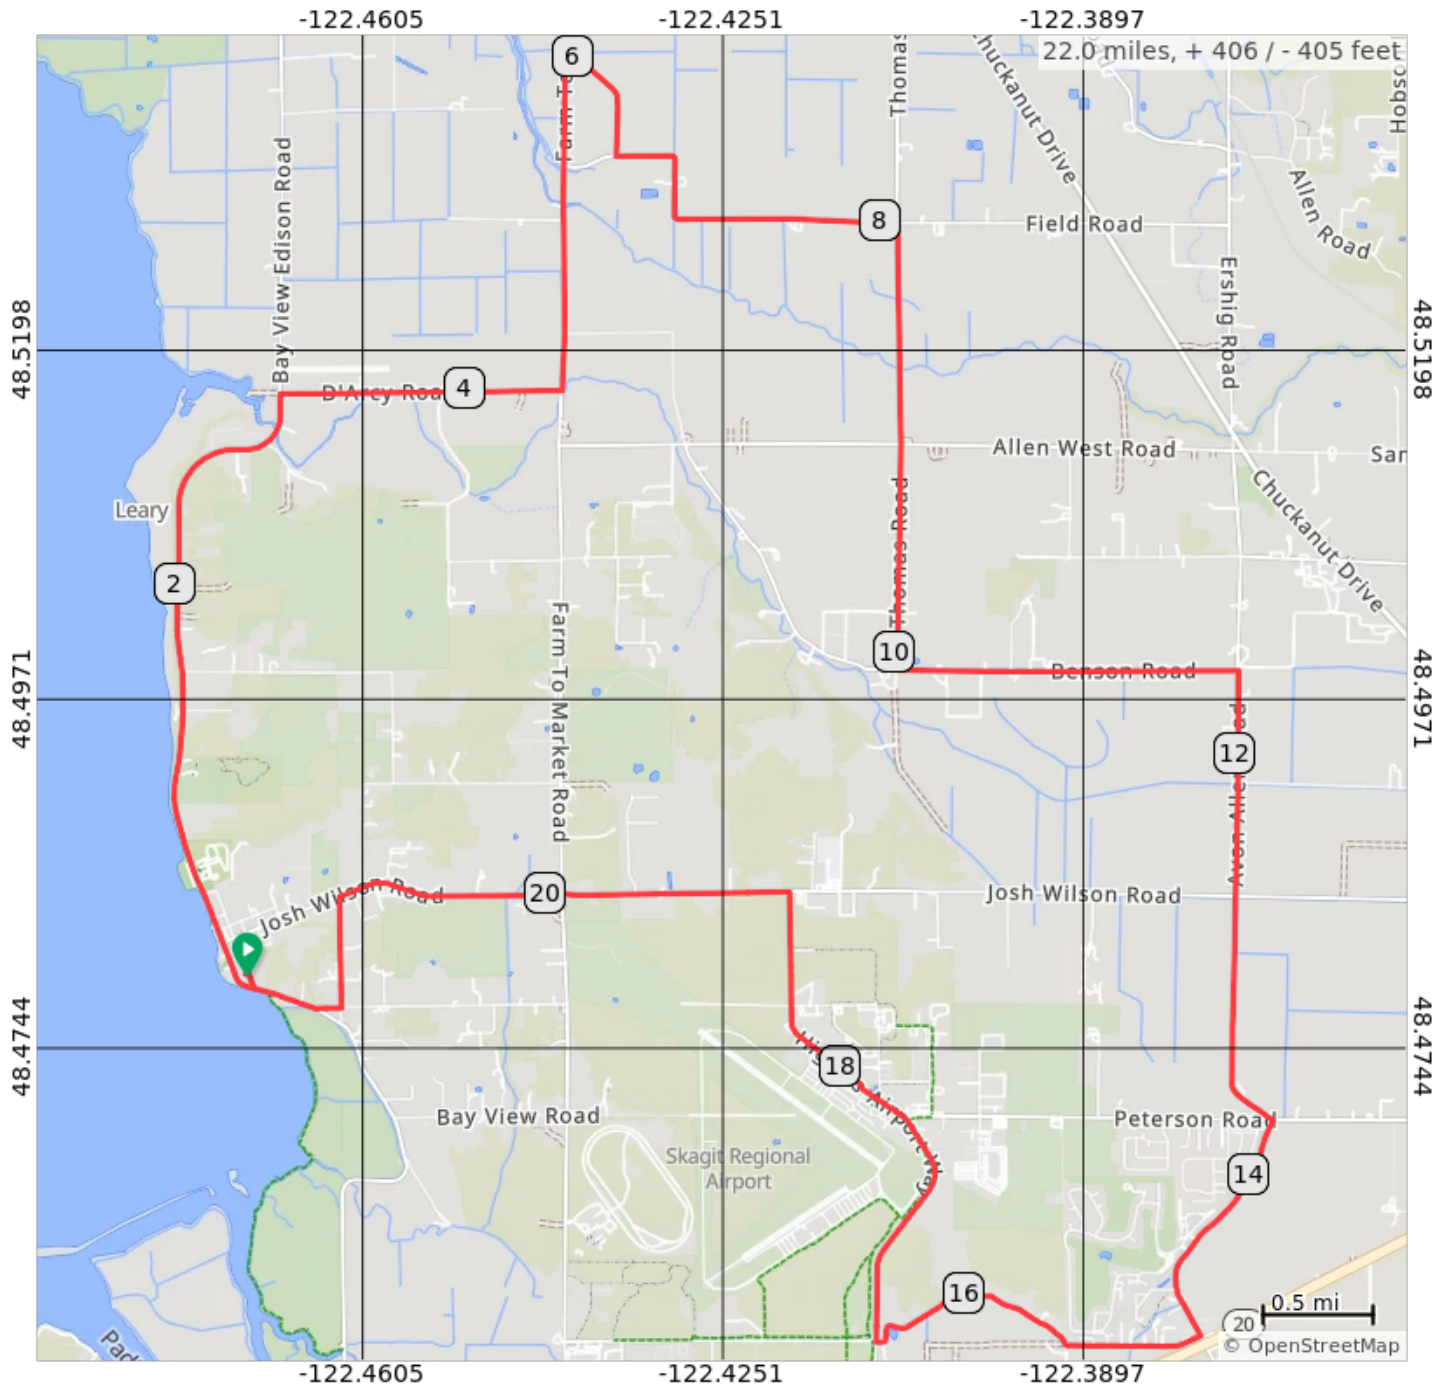

Bayview Ramble approx 22 miles

Bayview Ramble approx 22 miles

Num	Dist	Type	Note	Next
1.	0.0	<i>i</i>	Bay View Shoreline Trail Parking	0.0
2.	0.0	➔	R onto 2nd Street	0.1
3.	0.1	↻	Sharp R onto Bay View Edison Road	3.1
4.	3.2	➔	R onto D'Arcy Road	1.3
5.	4.4	➡	L onto Farm To Market Road	1.5
6.	5.9	↻	Sharp R onto Church Road	0.6
7.	6.5	➡	L onto Field Road	1.5
8.	8.1	➔	R onto Thomas Road	2.0
9.	10.1	➡	L onto Benson Road	1.5
10.	11.6	➔	R onto Avon Allen Road	2.1
11.	13.7	⬆	Continue straight on Avon Allen Road (at 4 way stop with Peterson Road).	1.1
12.	14.9	➔	R onto Ovenell Road	1.7

14.9 miles. +180/-199 feet

Num	Dist	Type	Note	Next
13.	16.5	➔	R onto Higgins Airport Way	2.4
14.	18.9	➡	L onto Josh Wilson Road	1.0
15.	19.9	⬆	At roundabout, take exit 3 onto Josh Wilson Road	1.0
16.	21.0	➡	L onto Walker Road	0.5
17.	21.5	➔	R onto Marihugh Road	0.1
18.	21.6	↻	Slight R onto Bay View Edison Road	0.3
19.	21.9	➔	R onto 2nd Street	0.1
20.	21.9	➡	L into parking lot	0.0
21.	22.0	📍	End of route	0.0

7.1 miles. +193/-180 feet