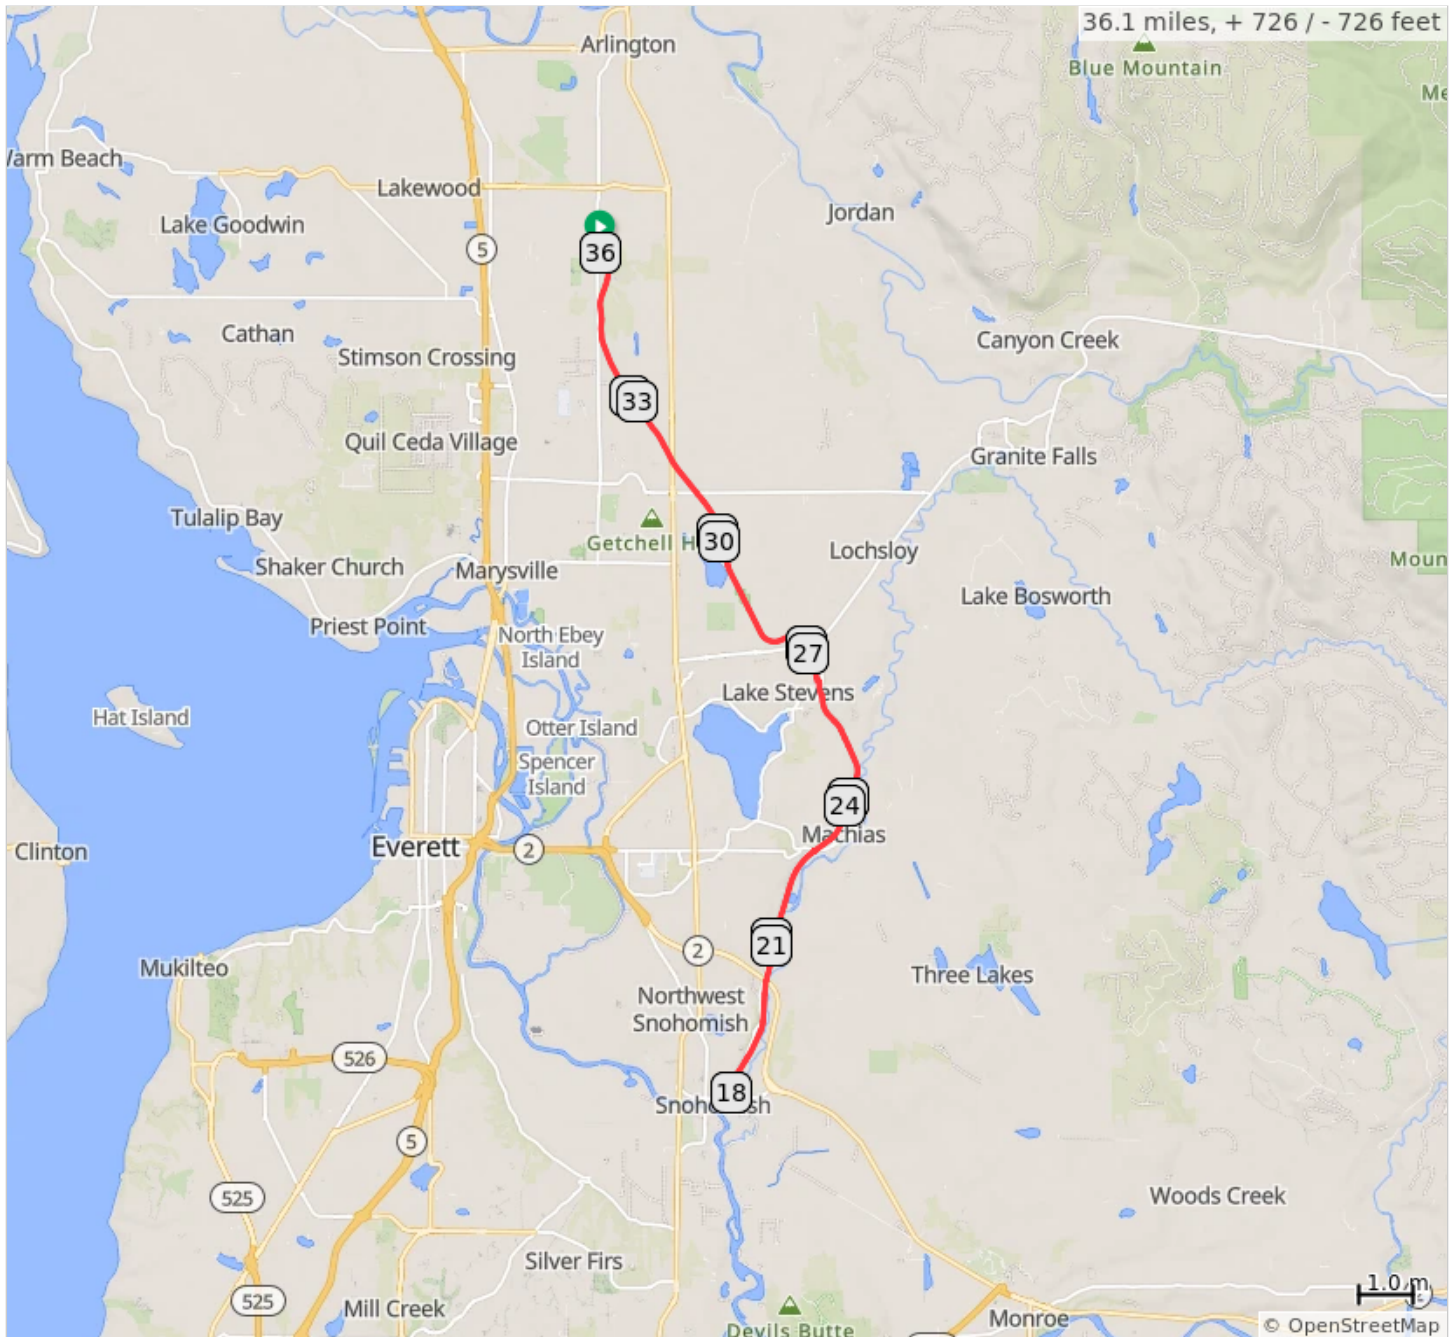

Centennial Trail - Armar 36.1 mi 726 ft

Armar Trailhead to Snohomish and return

Centennial Trail - Armar 36.1 mi 726 ft

Num	Dist	Type	Note	Next
1.	0.0	↙	Sharp L onto Centennial Trail - Armar Road Trailhead	0.2
2.	0.2	↑	Continue onto Centennial Trail - Armar Road Trailhead	0.0
3.	0.2	↗	Keep R onto Centennial Trail - Armar Road Trailhead	17.0
4.	17.2	↑	Continue onto Centennial Trail	0.3
5.	17.5	↑	Continue onto Centennial Trail	0.4
6.	17.8	←	L onto 4th Street	0.0
7.	17.9	→	R onto Lincoln Avenue	0.1
8.	18.0	→	R onto 3rd Street	0.0
9.	18.0	←	L onto Centennial Trail	0.1
10.	18.1	→	R	0.0
11.	18.1	←	L onto Centennial Trail	0.1
12.	18.2	→	R onto 3rd Street	0.0

18.2 miles. +323/-378 feet

Num	Dist	Type	Note	Next
13.	18.2	←	L onto Lincoln Avenue	0.1
14.	18.3	←	L onto 4th Street	0.0
15.	18.3	→	R onto Centennial Trail	0.4
16.	18.7	↑	Continue onto Centennial Trail	17.3
17.	35.9	↘	Sharp R onto Centennial Trail - Armar Road Trailhead	0.2
18.	36.1	📍	End of route	0.0

18.0 miles. +375/-323 feet