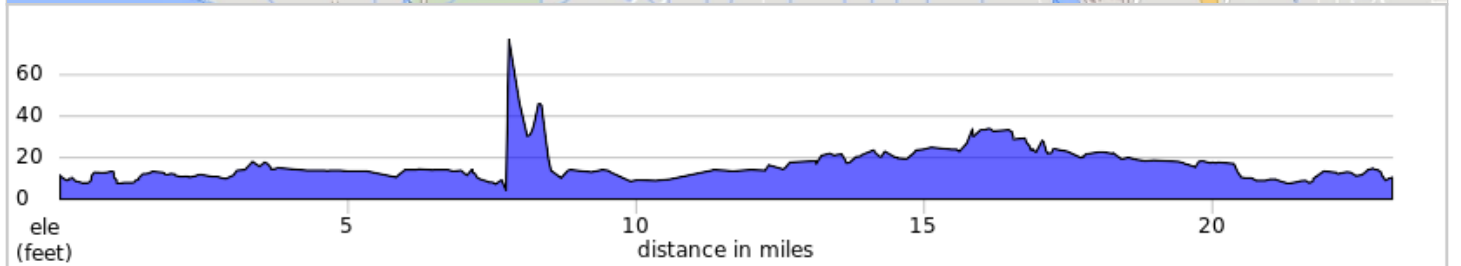

Conway Redbarn 23.2 miles NW/129 ft

Flat!

Conway Redbarn 23.2 miles NW/129 ft

Num	Dist	Type	Note	Next
1.	0.0	📍	Start of route	0.1
2.	0.1	➔	R onto Fir Island Rd	0.4
3.	0.5	➔	R onto Skagit City Rd/ Skagit City Fir Rd	3.8
4.	4.3	⬅	Slight L onto Dry Slough Road	1.0
5.	5.3	➔	R onto Moore Road	2.2
6.	7.5	➔	Slight R onto Best Road	0.6
7.	8.1	➔	R onto Summers Drive	1.4
8.	9.5	⬅	L onto Beaver Marsh Road	1.1
9.	10.6	➔	R onto West Kamb Road	0.7
10.	11.3	⬅	L onto Kamb Road	1.0
11.	12.3	➔	R onto Calhoun Road	0.8
12.	13.1	⬅	L onto Penn Road	1.6
13.	14.7	➔	R onto McLean Road	0.9
14.	15.6	⬅	Slight L onto South Wall Street	0.0

15.6 miles. +101/-88 feet

Num	Dist	Type	Note	Next
15.	15.6	➔	R onto West Division Street, WA 536	0.5
16.	16.1	➔	Slight R onto South 3rd Street, WA 536	0.1
17.	16.2	⬅	Slight L onto West Division Street, WA 536	0.0
18.	16.2	⬅	L onto South 1st Street	0.3
19.	16.5	⬅	Slight L onto Cleveland Avenue	0.1
20.	16.5	➔	R onto West Broadway	0.0
21.	16.6	⬅	L onto South 1st Street	0.2
22.	16.8	⬅	Slight L onto Virginia Street	0.1
23.	16.8	➔	R onto Park Street	0.0
24.	16.9	⬅	Slight L onto Walter Street	0.1
25.	16.9	➔	R onto West Hazel Street	0.1
26.	17.1	⬆	Continue onto Hazel Road	0.1

1.5 miles. +16/-12 feet

Num	Dist	Type	Note	Next
27.	17.2	⬆	Continue onto Britt Road	0.0
28.	17.2	➔	R onto Dike Road	5.8
29.	23.0	⬅	L onto Fir Island Road	0.0
30.	23.0	⬅	Slight L onto Broadway Street	0.1
31.	23.1	📍	End of route	0.0