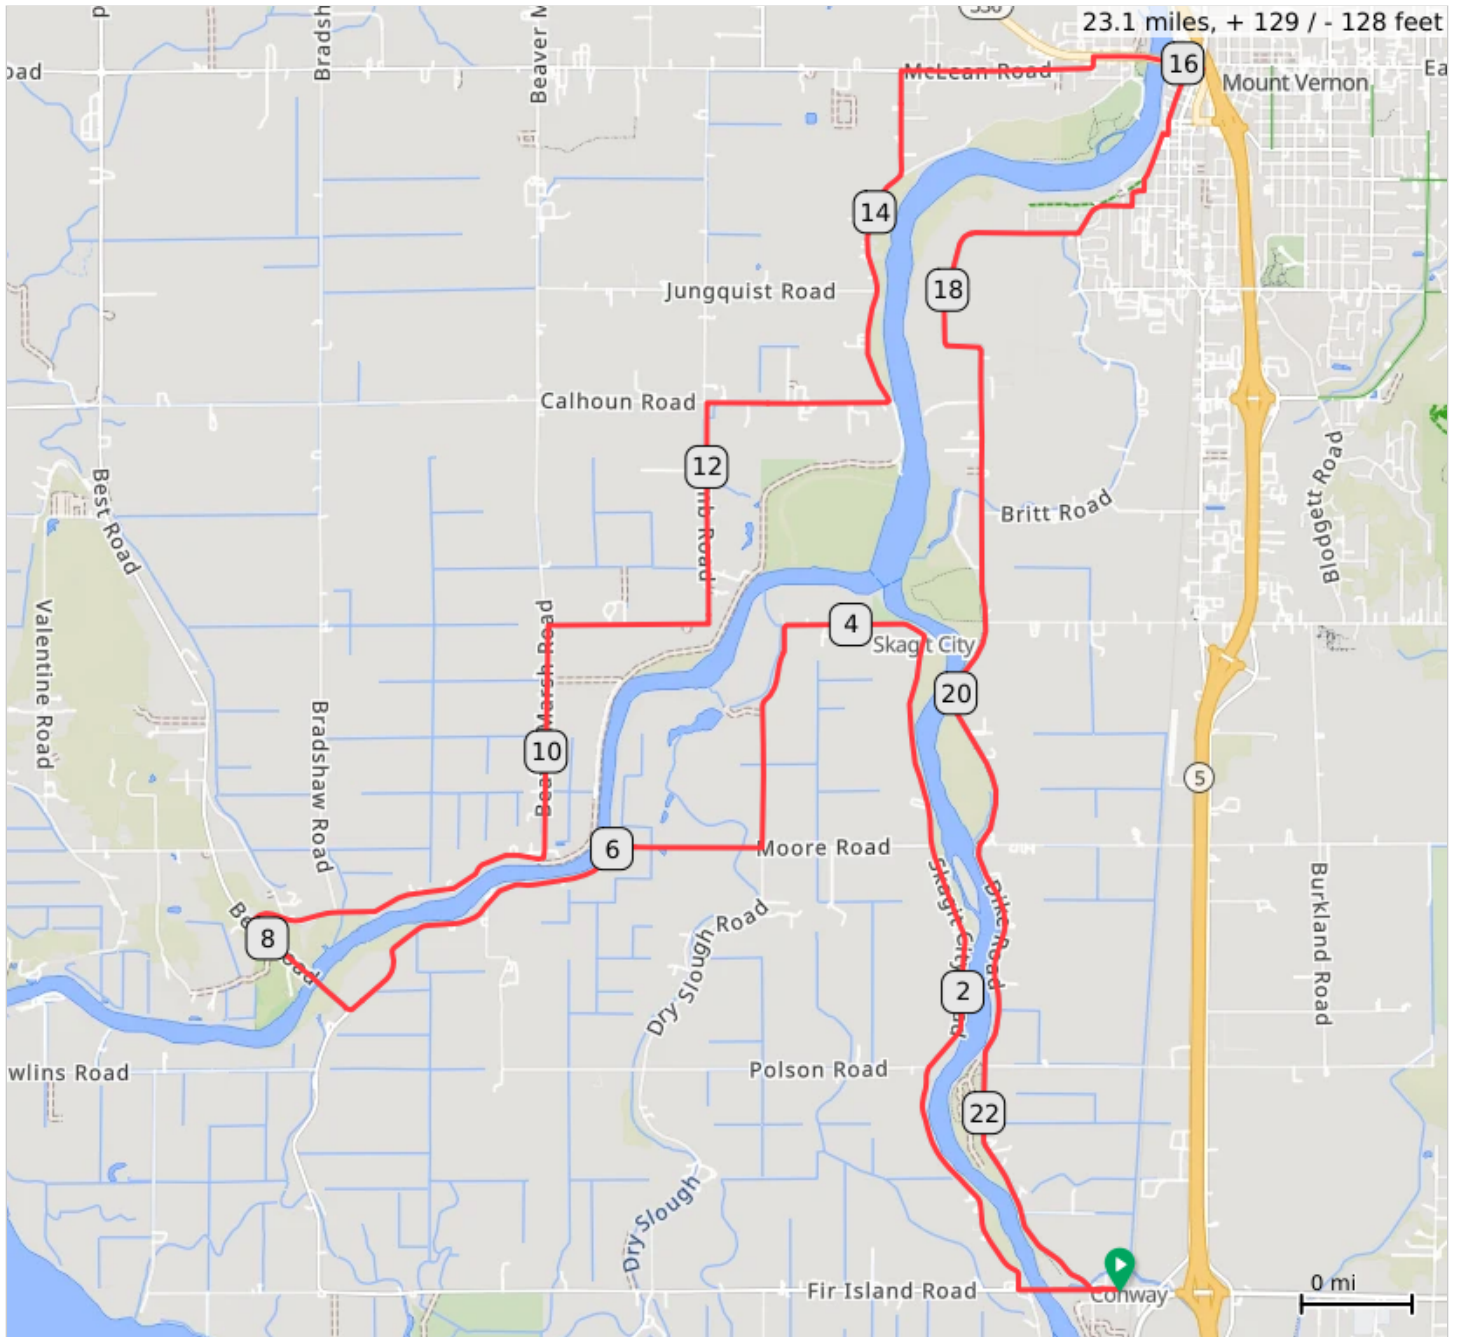

Conway Redbarn 23.2 miles NW/129 ft

Flat!

Conway Redbarn 23.2 miles NW/129 ft

Num	Dist	Type	Note	Next
1.	0.0	📍	Start of route	0.1
2.	0.1	➔	R onto Fir Island Rd	0.4
3.	0.5	➔	R onto Skagit City Rd/ Skagit City Fir Rd	3.8
4.	4.3	⬅	Slight L onto Dry Slough Road	1.0
5.	5.3	➔	R onto Moore Road	2.2
6.	7.5	➔	Slight R onto Best Road	0.6
7.	8.1	➔	R onto Summers Drive	1.4
8.	9.5	⬅	L onto Beaver Marsh Road	1.1
9.	10.6	➔	R onto West Kamb Road	0.7
10.	11.3	⬅	L onto Kamb Road	1.0
11.	12.3	➔	R onto Calhoun Road	0.8
12.	13.1	⬅	L onto Penn Road	1.6
13.	14.7	➔	R onto McLean Road	0.9
14.	15.6	⬅	Slight L onto South Wall Street	0.0

15.6 miles. +101/-88 feet

Num	Dist	Type	Note	Next
15.	15.6	➔	R onto West Division Street, WA 536	0.5
16.	16.1	➔	Slight R onto South 3rd Street, WA 536	0.1
17.	16.2	⬅	Slight L onto West Division Street, WA 536	0.0
18.	16.2	⬅	L onto South 1st Street	0.3
19.	16.5	⬅	Slight L onto Cleveland Avenue	0.1
20.	16.5	➔	R onto West Broadway	0.0
21.	16.6	⬅	L onto South 1st Street	0.2
22.	16.8	⬅	Slight L onto Virginia Street	0.1
23.	16.8	➔	R onto Park Street	0.0
24.	16.9	⬅	Slight L onto Walter Street	0.1
25.	16.9	➔	R onto West Hazel Street	0.1
26.	17.1	⬆	Continue onto Hazel Road	0.1

1.5 miles. +16/-12 feet

Num	Dist	Type	Note	Next
27.	17.2	⬆	Continue onto Britt Road	0.0
28.	17.2	➔	R onto Dike Road	5.8
29.	23.0	⬅	L onto Fir Island Road	0.0
30.	23.0	⬅	Slight L onto Broadway Street	0.1
31.	23.1	📍	End of route	0.0

6.0 miles. +19/-32 feet