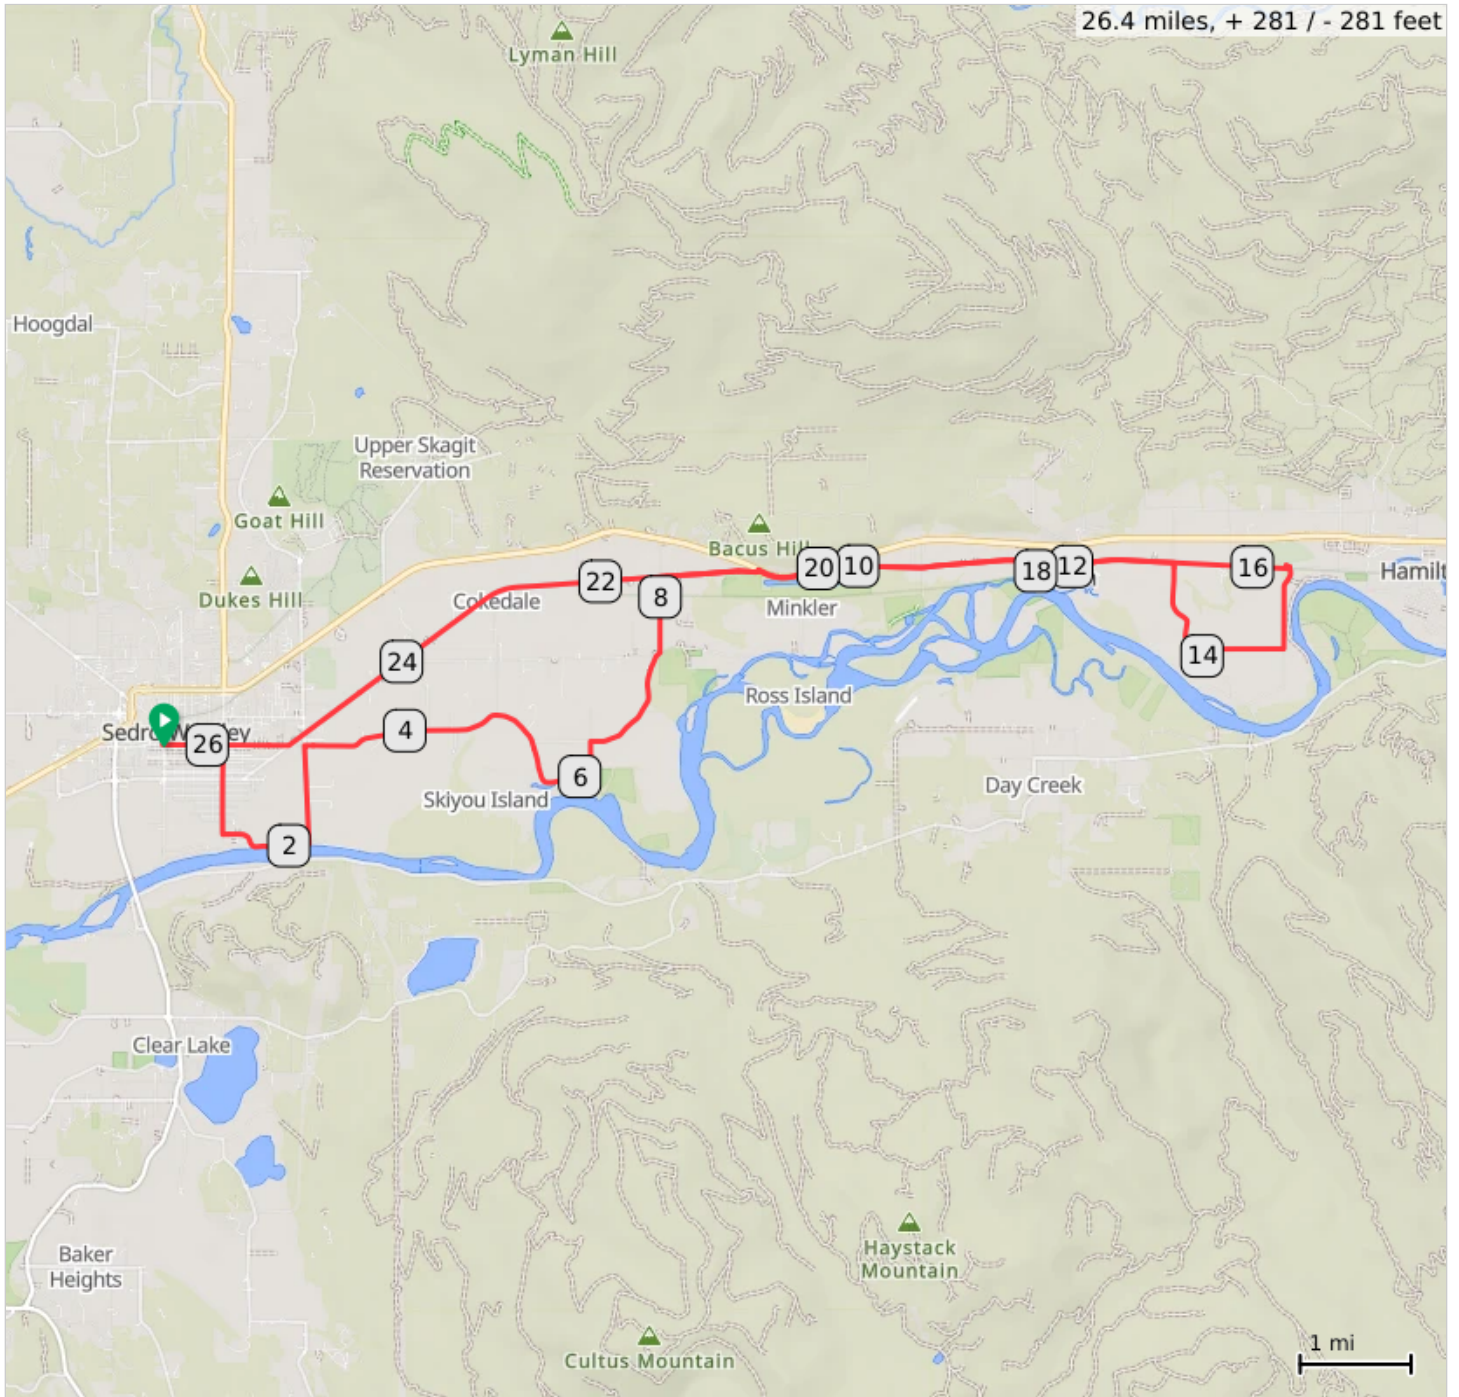

Woolley Market E Loop 26.4/282ft

Woolley Market E Loop 26.4/282ft

Num	Dist	Type	Note	Next
1.	0.0	📍	Start of route	0.5
2.	0.5	➔	R onto Township St	0.8
3.	1.3	➡	L onto River Rd	0.8
4.	2.2	➡	L onto Fruitdale Rd	0.9
5.	3.1	➔	R onto Hoehn Rd	2.2
6.	5.3	⬆	Continue onto Duffy Rd	1.1
7.	6.4	➔	R onto Hoehn Rd	1.1
8.	7.5	➡	L to stay on Hoehn Rd	0.7
9.	8.2	➔	R onto Minkler Rd	0.9
10.	9.1	➔	R onto WA-20 E	0.7
11.	9.8	➔	Slight R onto Lyman Hamilton Rd	1.6
12.	11.3	⬆	Continue onto W Main St	0.3
13.	11.7	➔	R toward Cascade Trail	0.0
14.	11.7	➡	L onto Cascade Trail	0.8

11.7 miles. +144/-107 feet

Num	Dist	Type	Note	Next
28.	26.4	📍	End of route	0.0

1.1 miles. +0/-0 feet

Num	Dist	Type	Note	Next
15.	12.5	➔	Slight R to stay on Cascade Trail	0.5
16.	12.9	➔	R onto Cockerham Island Rd	1.1
17.	14.1	➔	R onto Snider Rd	0.8
18.	14.8	➡	L onto Cockerham Island Rd	0.8
19.	15.6	➡	L onto Lyman Hamilton Rd	0.1
20.	15.7	➔	R onto Cockerham Island Rd	0.0
21.	15.7	➔	R onto Cascade Trail	2.3
22.	18.0	➔	R toward W Main St	0.0
23.	18.0	➡	L onto W Main St	0.3
24.	18.3	⬆	Continue onto Lyman Hamilton Rd	1.6
25.	19.9	➡	L onto WA-20 W	0.7
26.	20.6	➡	L onto Minkler Rd	4.7
27.	25.3	➔	Slight R onto State St	1.1

13.6 miles. +102/-129 feet