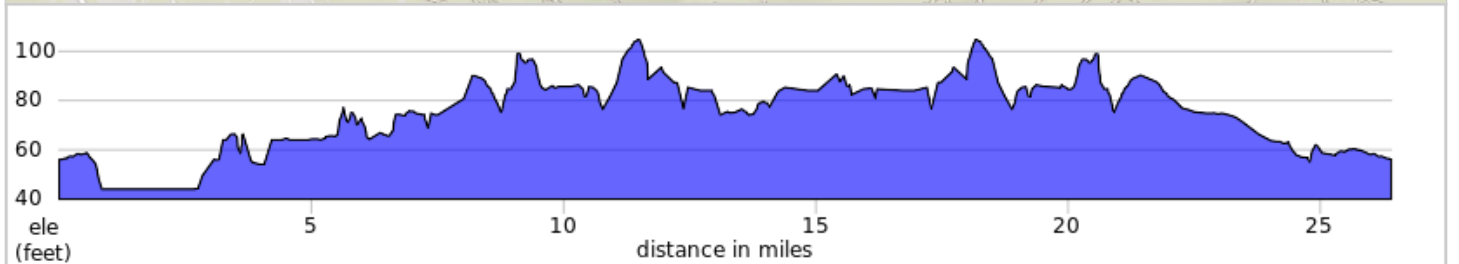

Woolley Market E Loop 26.4/282ft

Woolley Market E Loop 26.4/282ft

Num	Dist	Type	Note	Next
1.	0.0	📍	Start of route	0.5
2.	0.5	➔	R onto Township St	0.8
3.	1.3	➡	L onto River Rd	0.8
4.	2.2	➡	L onto Fruitdale Rd	0.9
5.	3.1	➔	R onto Hoehn Rd	2.2
6.	5.3	⬆	Continue onto Duffy Rd	1.1
7.	6.4	➔	R onto Hoehn Rd	1.1
8.	7.5	➡	L to stay on Hoehn Rd	0.7
9.	8.2	➔	R onto Minkler Rd	0.9
10.	9.1	➔	R onto WA-20 E	0.7
11.	9.8	➔	Slight R onto Lyman Hamilton Rd	1.6
12.	11.3	⬆	Continue onto W Main St	0.3
13.	11.7	➔	R toward Cascade Trail	0.0
14.	11.7	➡	L onto Cascade Trail	0.8

11.7 miles. +144/-107 feet

Num	Dist	Type	Note	Next
28.	26.4	📍	End of route	0.0

1.1 miles. +0/-0 feet

Num	Dist	Type	Note	Next
15.	12.5	➔	Slight R to stay on Cascade Trail	0.5
16.	12.9	➔	R onto Cockerham Island Rd	1.1
17.	14.1	➔	R onto Snider Rd	0.8
18.	14.8	➡	L onto Cockerham Island Rd	0.8
19.	15.6	➡	L onto Lyman Hamilton Rd	0.1
20.	15.7	➔	R onto Cockerham Island Rd	0.0
21.	15.7	➔	R onto Cascade Trail	2.3
22.	18.0	➔	R toward W Main St	0.0
23.	18.0	➡	L onto W Main St	0.3
24.	18.3	⬆	Continue onto Lyman Hamilton Rd	1.6
25.	19.9	➡	L onto WA-20 W	0.7
26.	20.6	➡	L onto Minkler Rd	4.7
27.	25.3	➔	Slight R onto State St	1.1

13.6 miles. +102/-129 feet