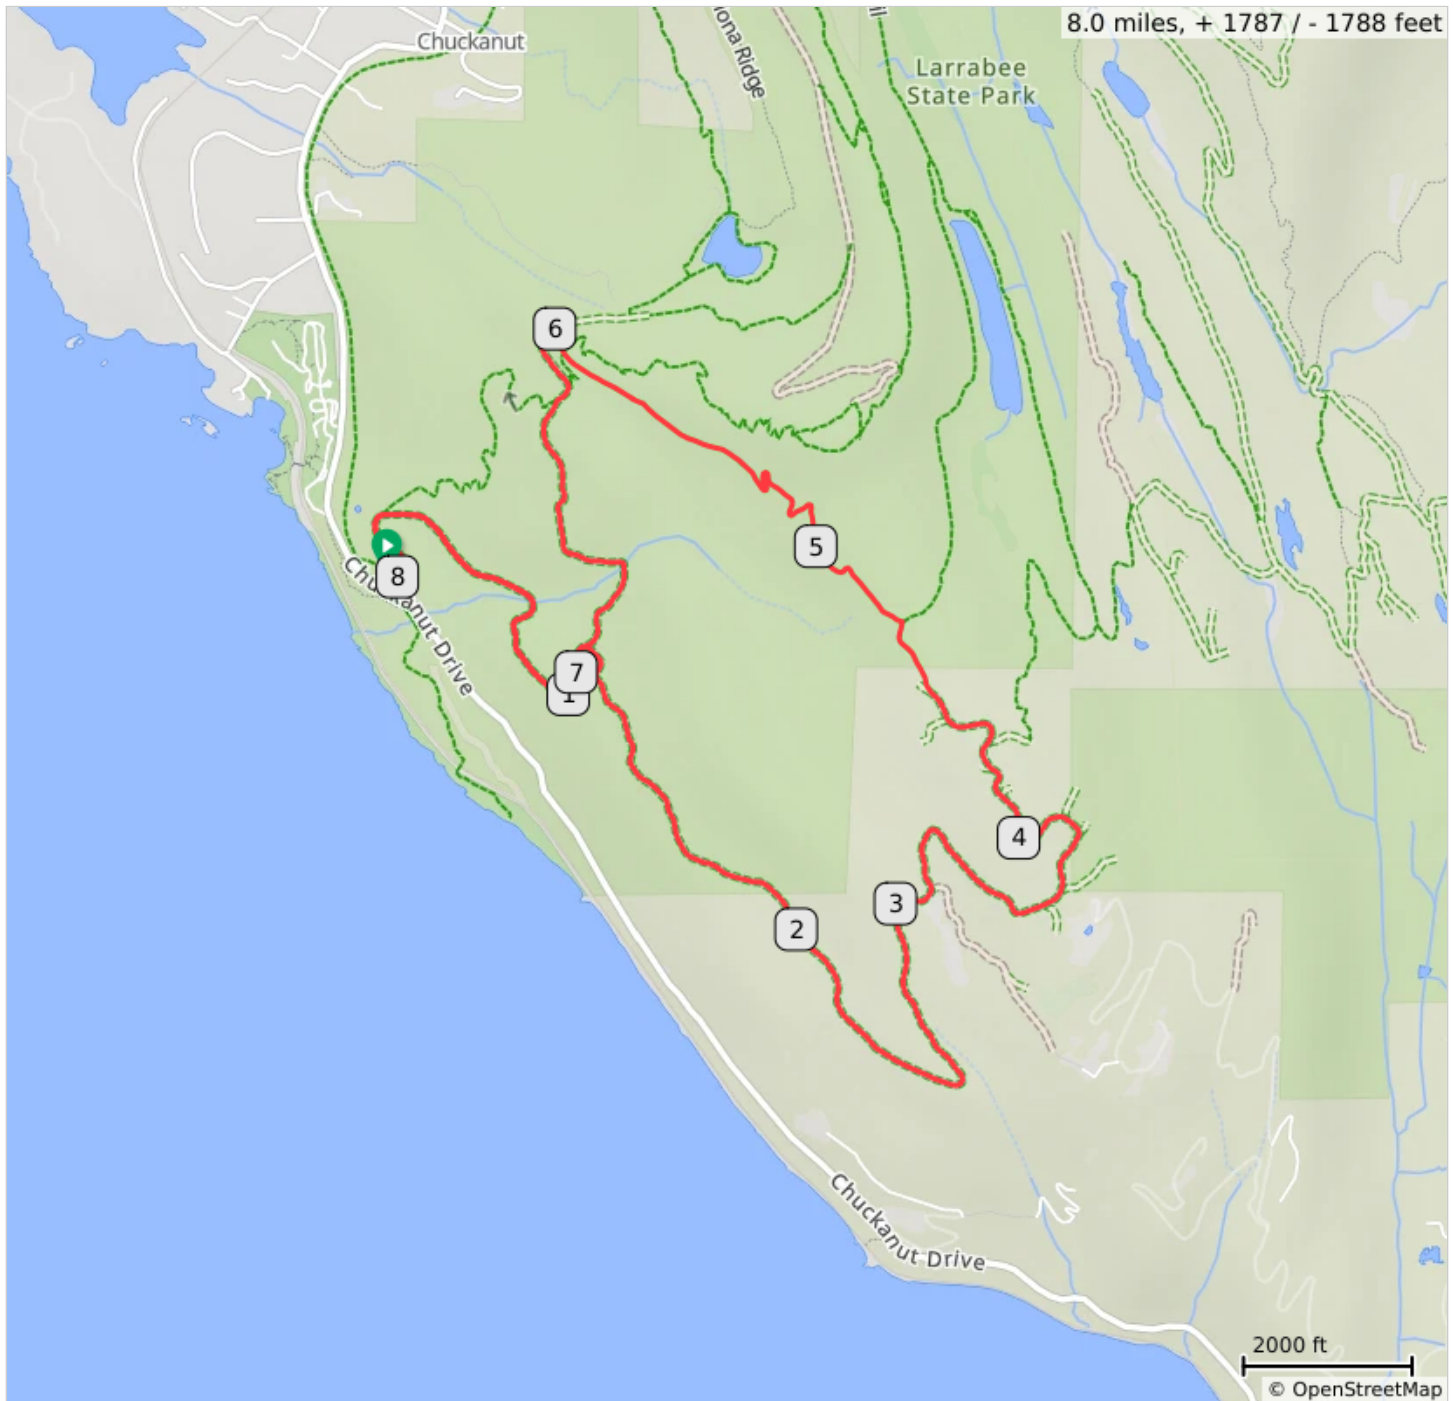

Lost Lake Trailhead, 8 mi 1787 ft

Lost Lake Trailhead, 8 mi 1787 ft

Num	Dist	Type	Note	Next
1.	0.0		Start of route	0.0
2.	0.0		R	0.0
3.	0.1		Sharp L onto Fragrance Lake Road	1.0
4.	1.1		R onto Burnout Road	2.5
5.	3.6		Keep L onto Burnout Road	0.1
6.	3.8		Keep L onto Burnout Road	0.2
7.	4.0		L	0.0
8.	4.0		L	0.1
9.	4.1		R	0.0
10.	4.1		L onto Burnout Road	0.2
11.	4.3		Keep R onto Burnout Road	0.1
12.	4.3		Keep L onto Burnout Road	0.2
13.	4.5		Keep R	0.2

4.5 miles. +1726/-233 feet

Num	Dist	Type	Note	Next
14.	4.7		L onto South Lost Lake Trail	1.2
15.	6.0		Sharp L onto Fragrance Lake Road	0.2
16.	6.2		Slight R onto Fragrance Lake Road	1.8
17.	8.0		Sharp R	0.0
18.	8.0		R	0.0
19.	8.0		End of route	0.0

3.5 miles. +87/-1443 feet