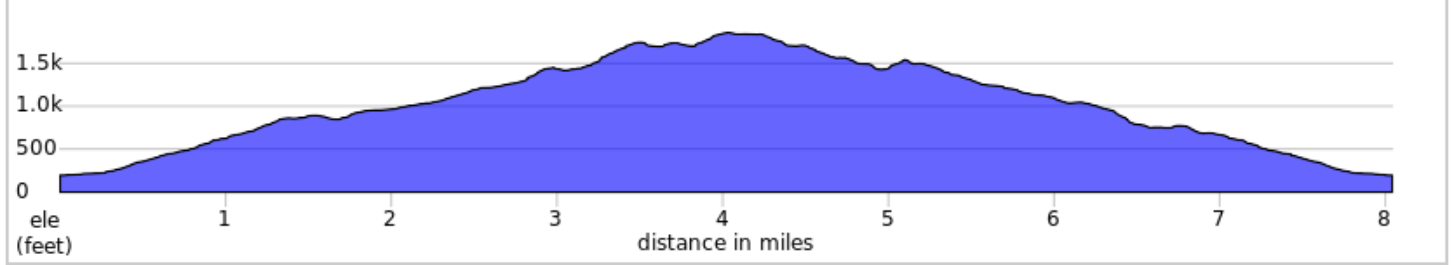

Lost Lake Trailhead, 8 mi 1787 ft

Lost Lake Trailhead, 8 mi 1787 ft

Num	Dist	Type	Note	Next
1.	0.0		Start of route	0.0
2.	0.0		R	0.0
3.	0.1		Sharp L onto Fragrance Lake Road	1.0
4.	1.1		R onto Burnout Road	2.5
5.	3.6		Keep L onto Burnout Road	0.1
6.	3.8		Keep L onto Burnout Road	0.2
7.	4.0		L	0.0
8.	4.0		L	0.1
9.	4.1		R	0.0
10.	4.1		L onto Burnout Road	0.2
11.	4.3		Keep R onto Burnout Road	0.1
12.	4.3		Keep L onto Burnout Road	0.2
13.	4.5		Keep R	0.2

4.5 miles. +1726/-233 feet

Num	Dist	Type	Note	Next
14.	4.7		L onto South Lost Lake Trail	1.2
15.	6.0		Sharp L onto Fragrance Lake Road	0.2
16.	6.2		Slight R onto Fragrance Lake Road	1.8
17.	8.0		Sharp R	0.0
18.	8.0		R	0.0
19.	8.0		End of route	0.0

3.5 miles. +87/-1443 feet