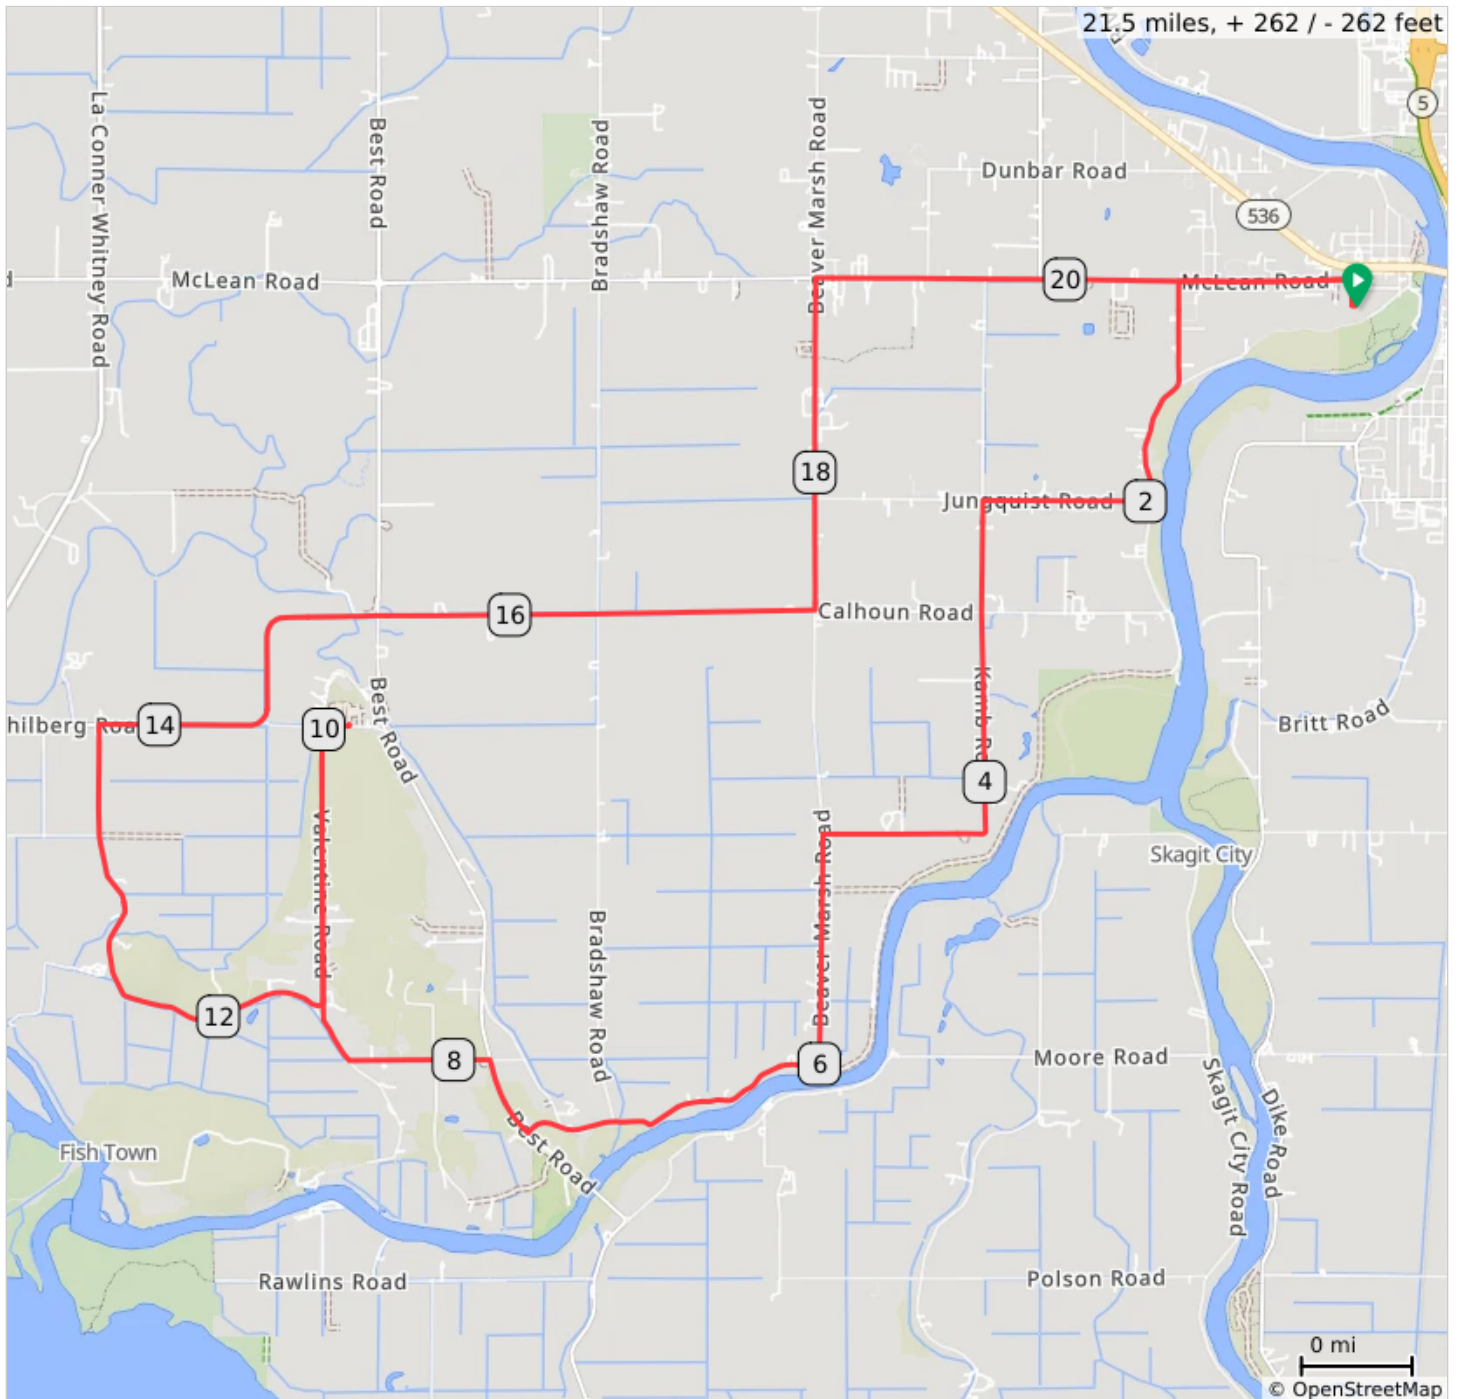

Washington School 21.5 mile West Side Rambler

Washington School 21.5 mile West Side Rambler

Num	Dist	Type	Note	Next
1.	0.0	➔	R out of parking lot at Washington School on Maple	0.1
2.	0.1	➜	L onto McLean Road	0.8
3.	0.9	➜	L onto Penn Road	1.0
4.	2.0	➔	R onto Jungquist Road	0.8
5.	2.7	➜	L onto Kamb Road	2.2
6.	5.0	➜	L onto Beaver Marsh Road	2.2
7.	7.1	⬆	Continue onto Summers Drive	0.1
8.	7.3	↙	Keep L onto Summers Drive	0.2
9.	7.5	➔	R onto Best Road	0.4
10.	7.8	➜	L onto Dodge Valley Road	0.6
11.	8.5	↗	Continue R onto Dodge Valley Road	0.2
12.	8.7	➔	R onto Valentine Road	1.4

8.7 miles. +96/-98 feet

Num	Dist	Type	Note	Next
13.	10.1	↻	Stop at Pleasant Ridge Cemetery and turn around	0.0
14.	10.1	➔	At the "Y" in the road - Turn R onto Valentine Road	1.4
15.	11.5	➔	R onto Valentine Wye Drive	0.1
16.	11.6	↗	Slight R onto Dodge Valley Road	2.2
17.	13.7	➔	R onto Chilberg Road	1.7
18.	15.4	⬆	Cross over Best Road and Continue onto Calhoun Road	2.0
19.	17.4	➜	L onto Beaver Marsh Road	1.5
20.	18.9	➔	R onto McLean Road	2.4
21.	21.3	➔	R onto Maple Lane	0.1
22.	21.4	➜	L and back to parking lot at Washington School	0.0

12.7 miles. +66/-130 feet