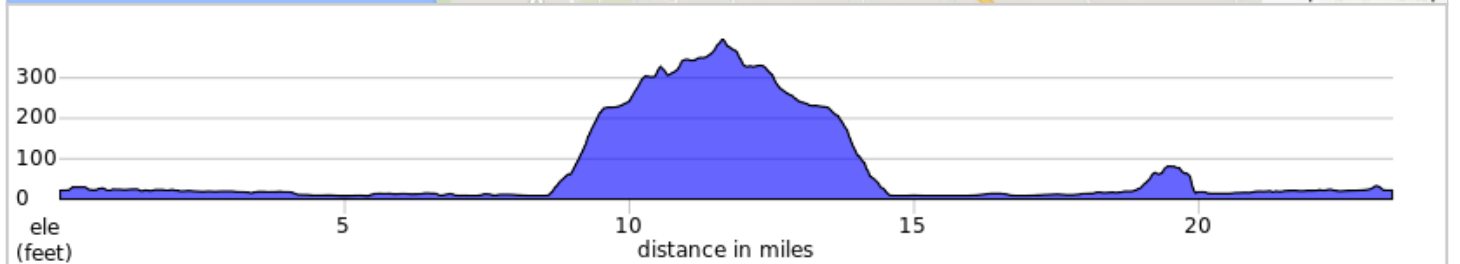

District Brew., Conway, Starbird, Bulson 23.4 mi, 554 ft

District Brew., Conway, Starbird, Bulson 23.4 mi, 554 ft

Num	Dist	Type	Note	Next
1.	0.0	📍	Start of route	0.2
2.	0.2	←	L toward S 1st St	0.0
3.	0.2	→	R onto S 1st St	0.2
4.	0.4	←	Slight L onto Virginia St	0.1
5.	0.6	→	R onto W Hazel St	0.4
6.	0.9	→	R onto Dike Rd	5.8
7.	6.7	←	L onto Fir Island Rd	0.3
8.	7.0	↑	At the traffic circle, take the 3rd exit onto Pioneer Hwy	0.3
9.	7.3	↑	Continue onto WA-534 E	0.1
10.	7.4	→	R onto Cedardale Rd	2.6
11.	10.0	←	L onto Starbird Rd	0.9
12.	10.9	←	L onto Bulson Rd	0.7
13.	11.7	←	L to stay on Bulson Rd	0.5
14.	12.2	→	R to stay on Bulson Rd	0.8

12.2 miles. +432/-125 feet

Num	Dist	Type	Note	Next
30.	23.2	→	R	0.2
31.	23.4	📍	End of route	0.0

0.2 miles. +0/-1 feet

Num	Dist	Type	Note	Next
15.	13.0	→	R to stay on Bulson Rd	1.0
16.	14.0	←	L onto WA-534 W	0.9
17.	14.9	→	R onto Cedardale Rd	1.1
18.	16.0	→	R onto E Johnson Rd	0.5
19.	16.5	←	L onto Burkland Rd	1.0
20.	17.5	→	R onto E Stackpole Rd	1.7
21.	19.2	←	L onto E Hickox Rd	1.1
22.	20.3	→	R onto Cedardale Rd	1.0
23.	21.3	↑	At the traffic circle, take the 3rd exit onto Anderson Rd	0.3
24.	21.6	→	R onto Henson Rd	0.5
25.	22.1	←	L onto E Blackburn Rd	0.3
26.	22.4	→	R onto Cleveland Ave	0.7
27.	23.1	←	L onto W Broadway	0.0
28.	23.2	→	R onto S 1st St	0.0
29.	23.2	←	L	0.0

11.0 miles. +111/-322 feet