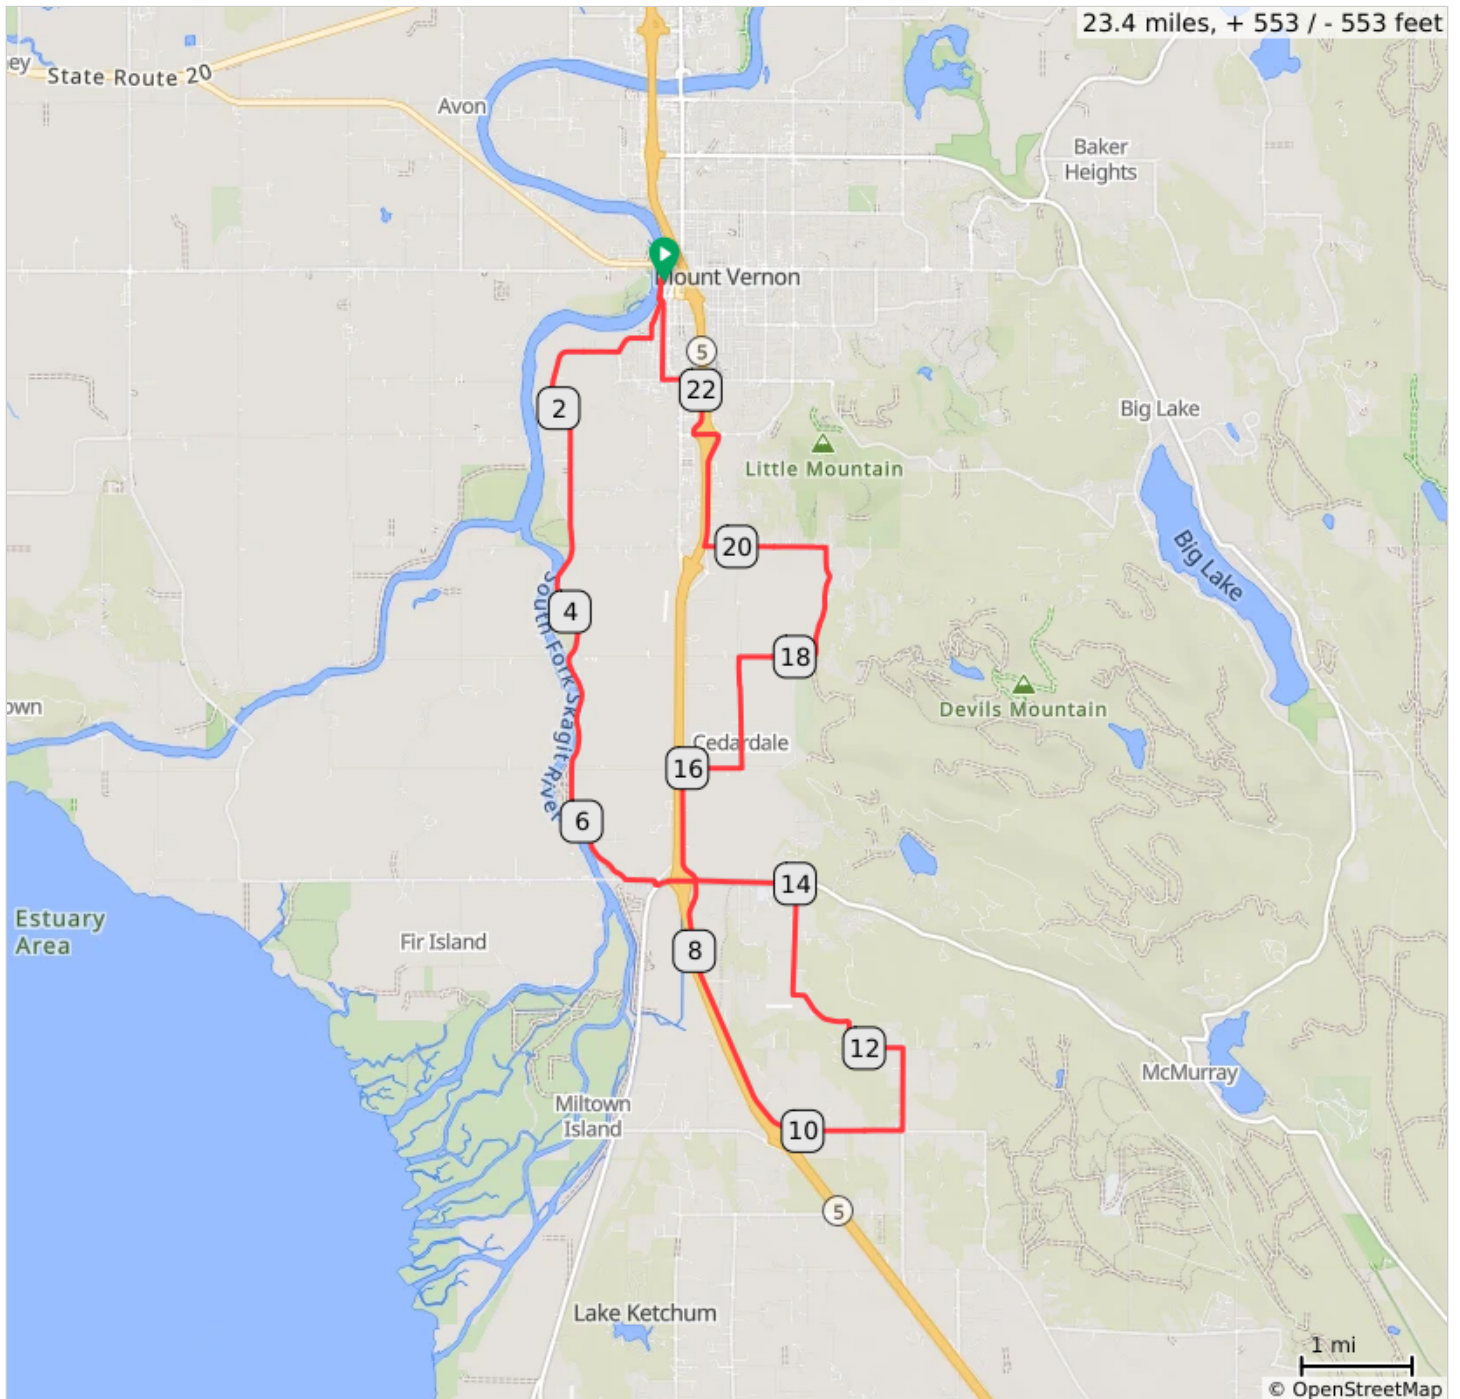

District Brew., Conway, Starbird, Bulson 23.4 mi, 554 ft

District Brew., Conway, Starbird, Bulson 23.4 mi, 554 ft

Num	Dist	Type	Note	Next
1.	0.0	📍	Start of route	0.2
2.	0.2	←	L toward S 1st St	0.0
3.	0.2	→	R onto S 1st St	0.2
4.	0.4	←	Slight L onto Virginia St	0.1
5.	0.6	→	R onto W Hazel St	0.4
6.	0.9	→	R onto Dike Rd	5.8
7.	6.7	←	L onto Fir Island Rd	0.3
8.	7.0	↑	At the traffic circle, take the 3rd exit onto Pioneer Hwy	0.3
9.	7.3	↑	Continue onto WA-534 E	0.1
10.	7.4	→	R onto Cedardale Rd	2.6
11.	10.0	←	L onto Starbird Rd	0.9
12.	10.9	←	L onto Bulson Rd	0.7
13.	11.7	←	L to stay on Bulson Rd	0.5
14.	12.2	→	R to stay on Bulson Rd	0.8

12.2 miles. +432/-125 feet

Num	Dist	Type	Note	Next
30.	23.2	→	R	0.2
31.	23.4	📍	End of route	0.0

0.2 miles. +0/-1 feet

Num	Dist	Type	Note	Next
15.	13.0	→	R to stay on Bulson Rd	1.0
16.	14.0	←	L onto WA-534 W	0.9
17.	14.9	→	R onto Cedardale Rd	1.1
18.	16.0	→	R onto E Johnson Rd	0.5
19.	16.5	←	L onto Burkland Rd	1.0
20.	17.5	→	R onto E Stackpole Rd	1.7
21.	19.2	←	L onto E Hickox Rd	1.1
22.	20.3	→	R onto Cedardale Rd	1.0
23.	21.3	↑	At the traffic circle, take the 3rd exit onto Anderson Rd	0.3
24.	21.6	→	R onto Henson Rd	0.5
25.	22.1	←	L onto E Blackburn Rd	0.3
26.	22.4	→	R onto Cleveland Ave	0.7
27.	23.1	←	L onto W Broadway	0.0
28.	23.2	→	R onto S 1st St	0.0
29.	23.2	←	L	0.0

11.0 miles. +111/-322 feet