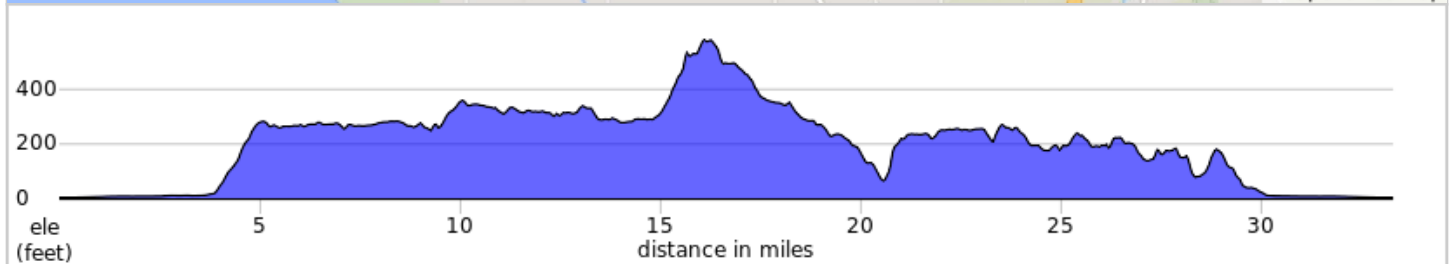

Edison, B'ham ccw loop 33.3 mi 1446 ft

Edison, B'ham ccw loop 33.3 mi 1446 ft

Num	Dist	Type	Note	Next
1.	0.0	→	R onto Main Avenue	0.0
2.	0.1	↗	Slight R onto West Bow Hill Road	0.9
3.	1.0	←	L onto Chuckanut Drive	1.6
4.	2.5	→	R onto Colony Road	0.3
5.	2.8	→	R onto Colony Road	6.5
6.	9.3	←	L onto Lake Samish Road	4.9
7.	14.1	→	R onto North Lake Samish Drive	1.8
8.	15.9	←	L onto Old Samish Road	4.6
9.	20.5	←	L onto Chuckanut Drive North	0.1
10.	20.7	↖	Keep L onto California Street	0.1
11.	20.8	→	R onto Interurban Trail	3.9
12.	24.7	↖	Keep L	0.1
13.	24.8	←	L	0.0

24.8 miles. +1153/-965 feet

Num	Dist	Type	Note	Next
14.	24.9	💧	Lost Lake Trailhead Water & Bathrooms Water available from tap near park maintenance during spring, summer, and early autumn.	0.0
15.	24.9	→	R onto Fragrance Lake Road	0.1
16.	24.9	↖	Slight L onto Chuckanut Drive	7.4
17.	32.3	→	R onto West Bow Hill Road	0.9
18.	33.2	↖	Keep L onto Main Avenue	0.0
19.	33.2	←	L onto Edison School Road	0.0

8.4 miles. +252/-441 feet