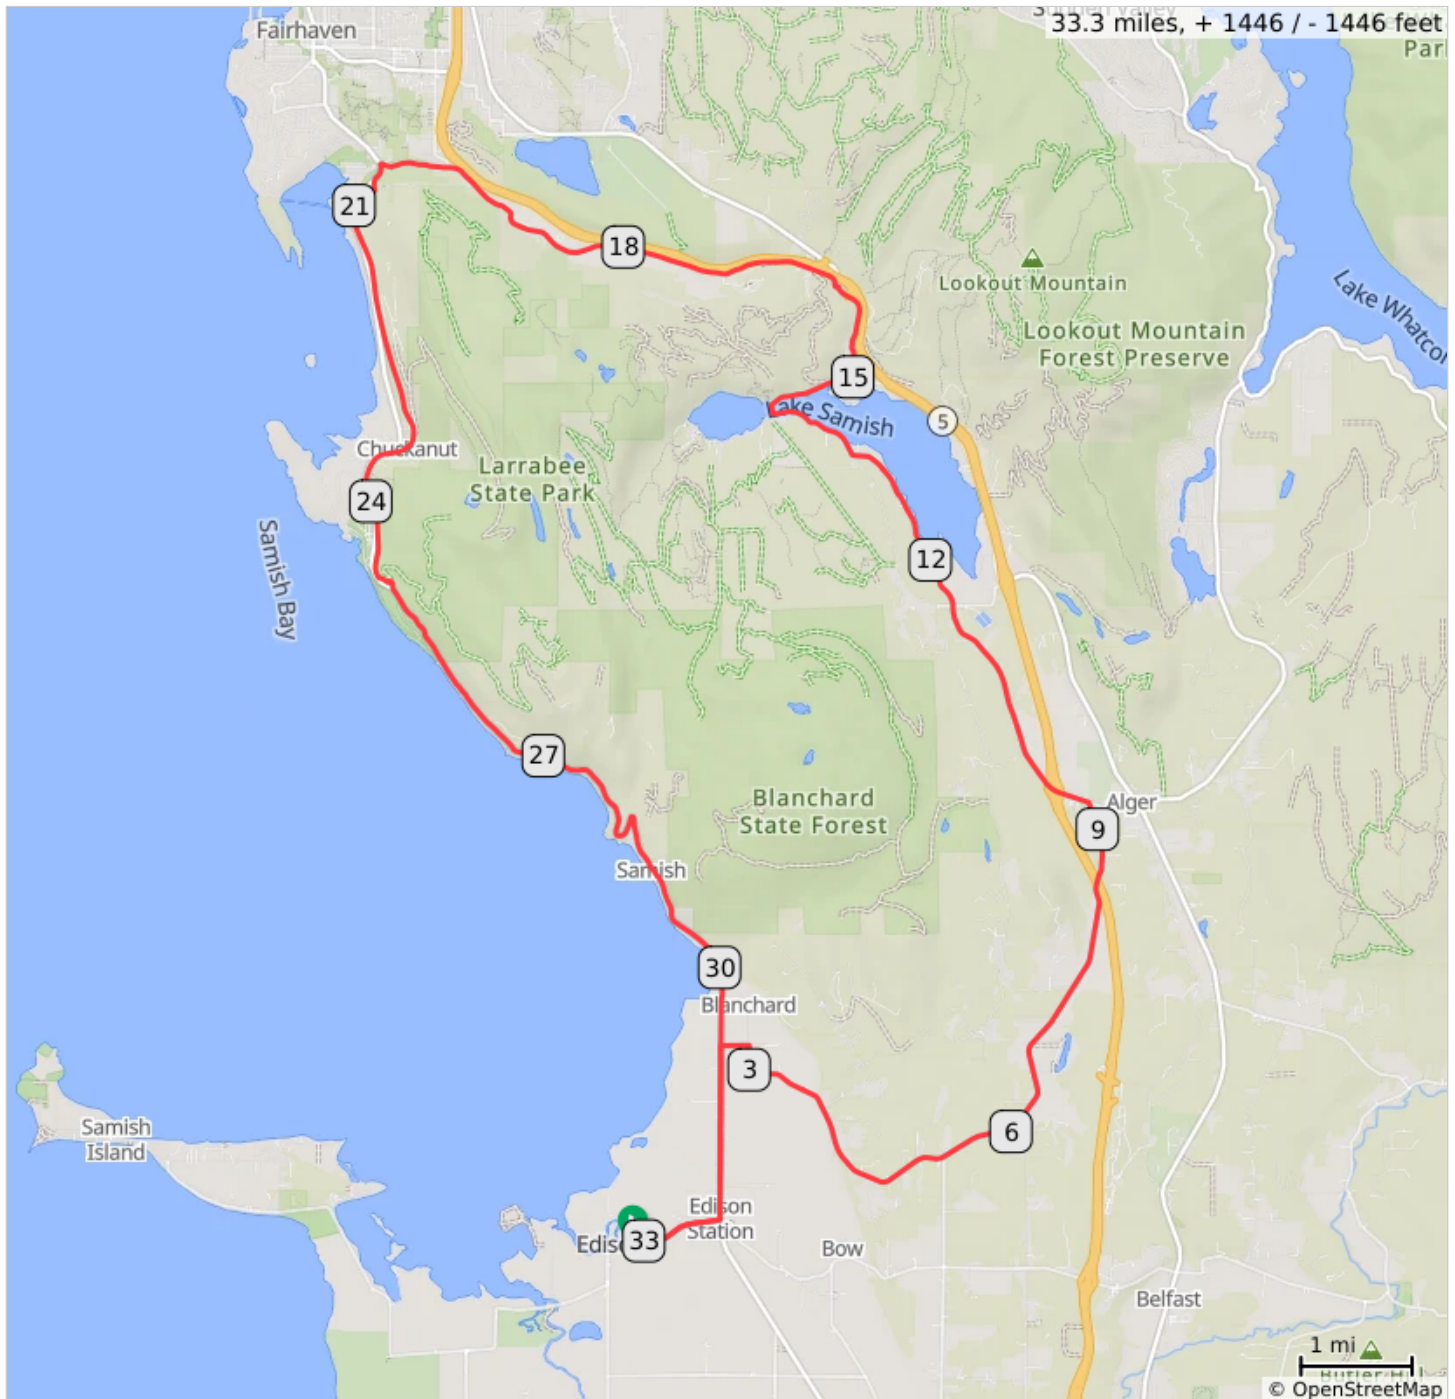

Edison, B'ham ccw loop 33.3 mi 1446 ft

Edison, B'ham ccw loop 33.3 mi 1446 ft

Num	Dist	Type	Note	Next
1.	0.0	→	R onto Main Avenue	0.0
2.	0.1	↗	Slight R onto West Bow Hill Road	0.9
3.	1.0	←	L onto Chuckanut Drive	1.6
4.	2.5	→	R onto Colony Road	0.3
5.	2.8	→	R onto Colony Road	6.5
6.	9.3	←	L onto Lake Samish Road	4.9
7.	14.1	→	R onto North Lake Samish Drive	1.8
8.	15.9	←	L onto Old Samish Road	4.6
9.	20.5	←	L onto Chuckanut Drive North	0.1
10.	20.7	↖	Keep L onto California Street	0.1
11.	20.8	→	R onto Interurban Trail	3.9
12.	24.7	↖	Keep L	0.1
13.	24.8	←	L	0.0

24.8 miles. +1153/-965 feet

Num	Dist	Type	Note	Next
14.	24.9	💧	Lost Lake Trailhead Water & Bathrooms Water available from tap near park maintenance during spring, summer, and early autumn.	0.0
15.	24.9	→	R onto Fragrance Lake Road	0.1
16.	24.9	↖	Slight L onto Chuckanut Drive	7.4
17.	32.3	→	R onto West Bow Hill Road	0.9
18.	33.2	↖	Keep L onto Main Avenue	0.0
19.	33.2	←	L onto Edison School Road	0.0

8.4 miles. +252/-441 feet