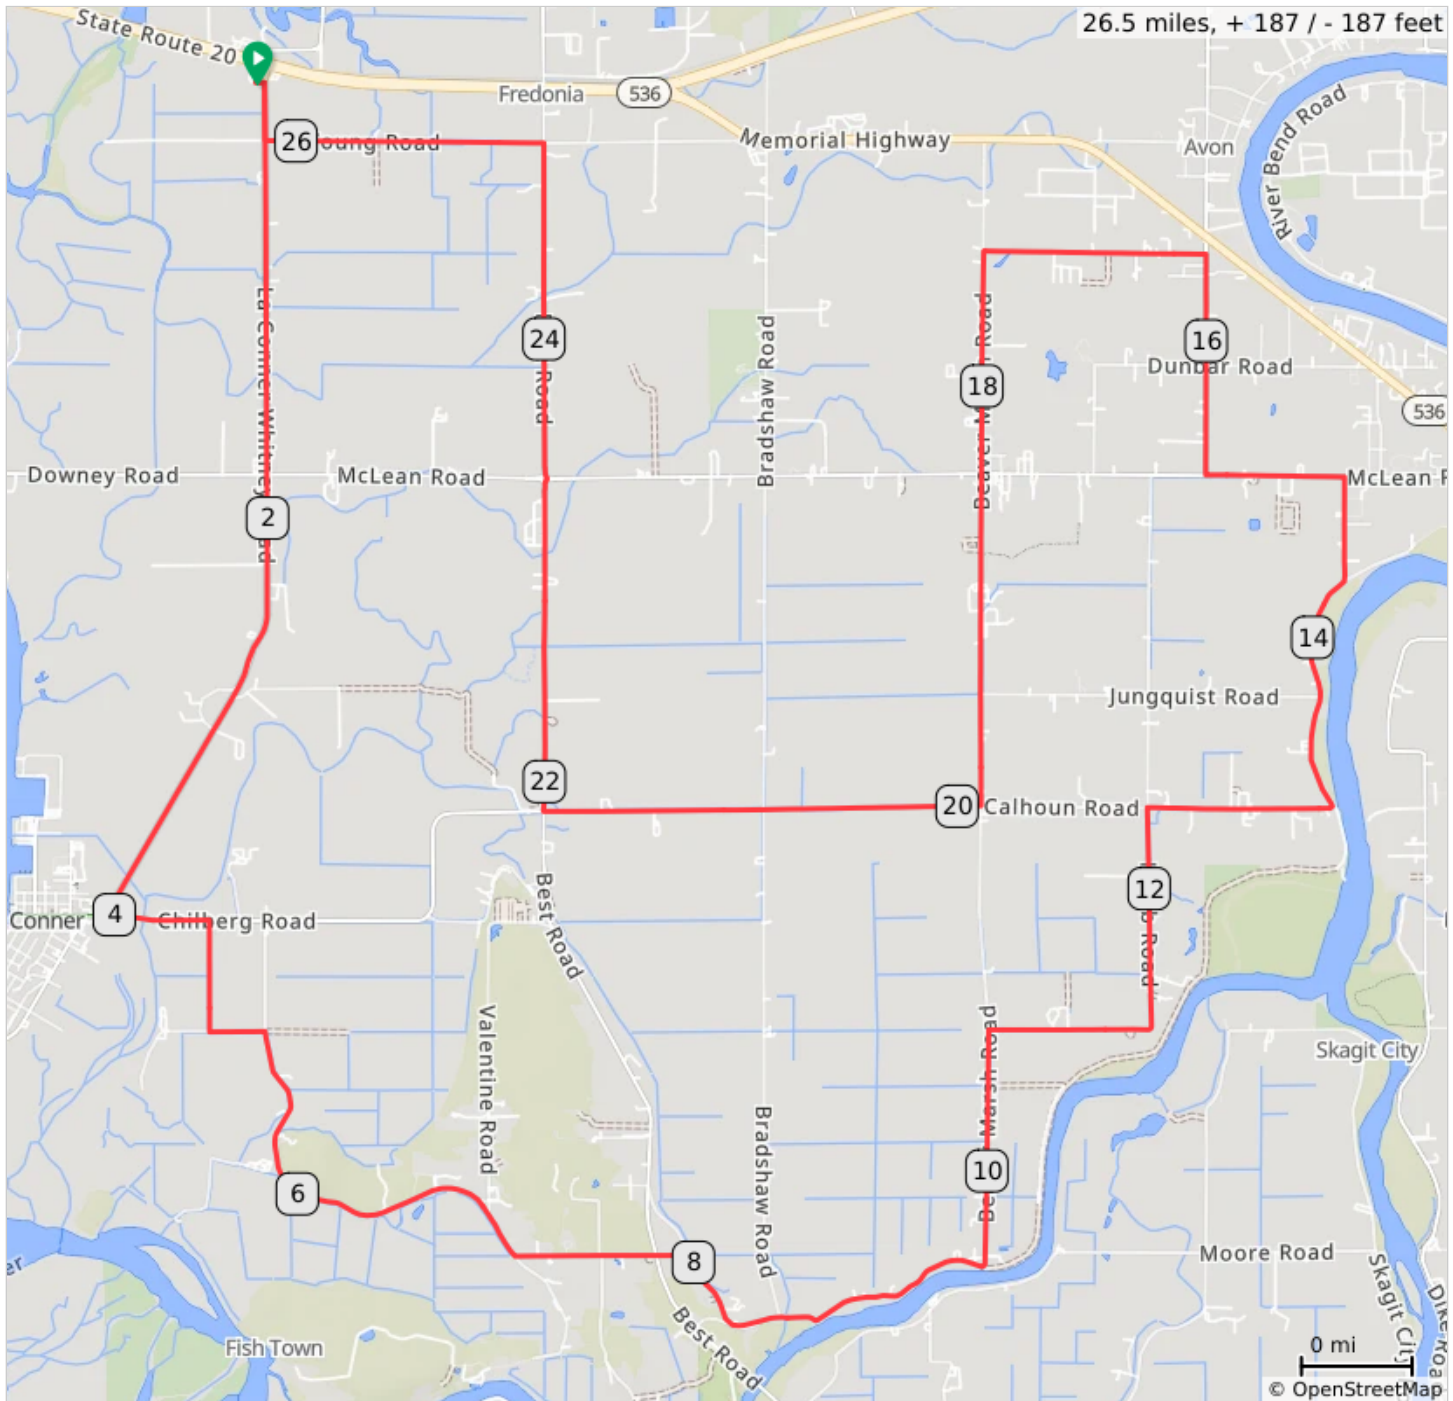

O'Donnell's Farmhouse ccw loop 26.5 mi 187 ft

O'Donnell's Farmhouse ccw loop 26.5 mi 187 ft

Num	Dist	Type	Note	Next
1.	0.0		Start of route	0.0
2.	0.0		R onto La Conner Whitney Road	3.9
3.	3.9		Keep R onto La Conner Whitney Road	0.0
4.	4.0		At roundabout, take exit 3 onto Chilberg Road	0.5
5.	4.4		R onto Alverson Road	0.5
6.	4.9		L onto Valley Road	0.3
7.	5.2		R onto Dodge Valley Road	1.2
8.	6.4		Continue onto Dodge Valley Road	0.5
9.	6.9		Keep R onto Dodge Valley Road	0.3
10.	7.2		L onto Dodge Valley Road	0.8
11.	8.0		R onto Rexville Grange Road	0.4
12.	8.3		Slight L onto Summers Drive	2.3

8.3 miles. +100/-66 feet

Num	Dist	Type	Note	Next
13.	10.6		R onto West Kamb Road	1.7
14.	12.4		R onto Calhoun Road	0.8
15.	13.2		L onto Penn Road	1.1
16.	14.3		Keep L onto Penn Road	0.5
17.	14.8		L onto McLean Road	0.6
18.	15.4		R onto Avon Allen Road	1.0
19.	16.4		L onto Donnelly Road	1.0
20.	17.4		L onto Beaver Marsh Road	2.5
21.	19.9		R onto Calhoun Road	2.0
22.	21.9		R onto Best Road	1.4
23.	23.3		Keep R onto Best Road	0.0
24.	23.4		At roundabout, take exit 3 onto Best Road	1.5
25.	24.9		L onto Young Road	1.3
26.	26.2		R onto La Conner Whitney Road	0.3

17.8 miles. +62/-65 feet

Num	Dist	Type	Note	Next
27.	26.4		L	0.0
28.	26.5		End of route	0.0

0.3 miles. +0/-0 feet