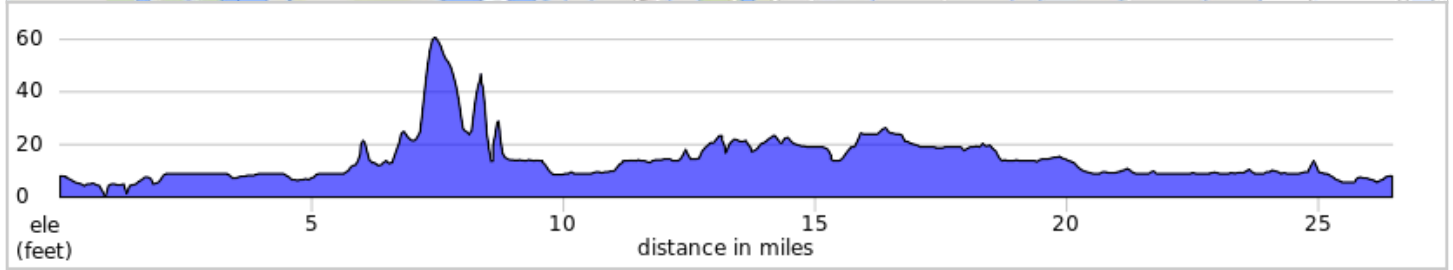

O'Donnell's Farmhouse ccw loop 26.5 mi 187 ft

O'Donnell's Farmhouse ccw loop 26.5 mi 187 ft

Num	Dist	Type	Note	Next
1.	0.0		Start of route	0.0
2.	0.0		R onto La Conner Whitney Road	3.9
3.	3.9		Keep R onto La Conner Whitney Road	0.0
4.	4.0		At roundabout, take exit 3 onto Chilberg Road	0.5
5.	4.4		R onto Alverson Road	0.5
6.	4.9		L onto Valley Road	0.3
7.	5.2		R onto Dodge Valley Road	1.2
8.	6.4		Continue onto Dodge Valley Road	0.5
9.	6.9		Keep R onto Dodge Valley Road	0.3
10.	7.2		L onto Dodge Valley Road	0.8
11.	8.0		R onto Rexville Grange Road	0.4
12.	8.3		Slight L onto Summers Drive	2.3

8.3 miles. +100/-66 feet

Num	Dist	Type	Note	Next
13.	10.6		R onto West Kamb Road	1.7
14.	12.4		R onto Calhoun Road	0.8
15.	13.2		L onto Penn Road	1.1
16.	14.3		Keep L onto Penn Road	0.5
17.	14.8		L onto McLean Road	0.6
18.	15.4		R onto Avon Allen Road	1.0
19.	16.4		L onto Donnelly Road	1.0
20.	17.4		L onto Beaver Marsh Road	2.5
21.	19.9		R onto Calhoun Road	2.0
22.	21.9		R onto Best Road	1.4
23.	23.3		Keep R onto Best Road	0.0
24.	23.4		At roundabout, take exit 3 onto Best Road	1.5
25.	24.9		L onto Young Road	1.3
26.	26.2		R onto La Conner Whitney Road	0.3

17.8 miles. +62/-65 feet

Num	Dist	Type	Note	Next
27.	26.4		L	0.0
28.	26.5		End of route	0.0

0.3 miles. +0/-0 feet