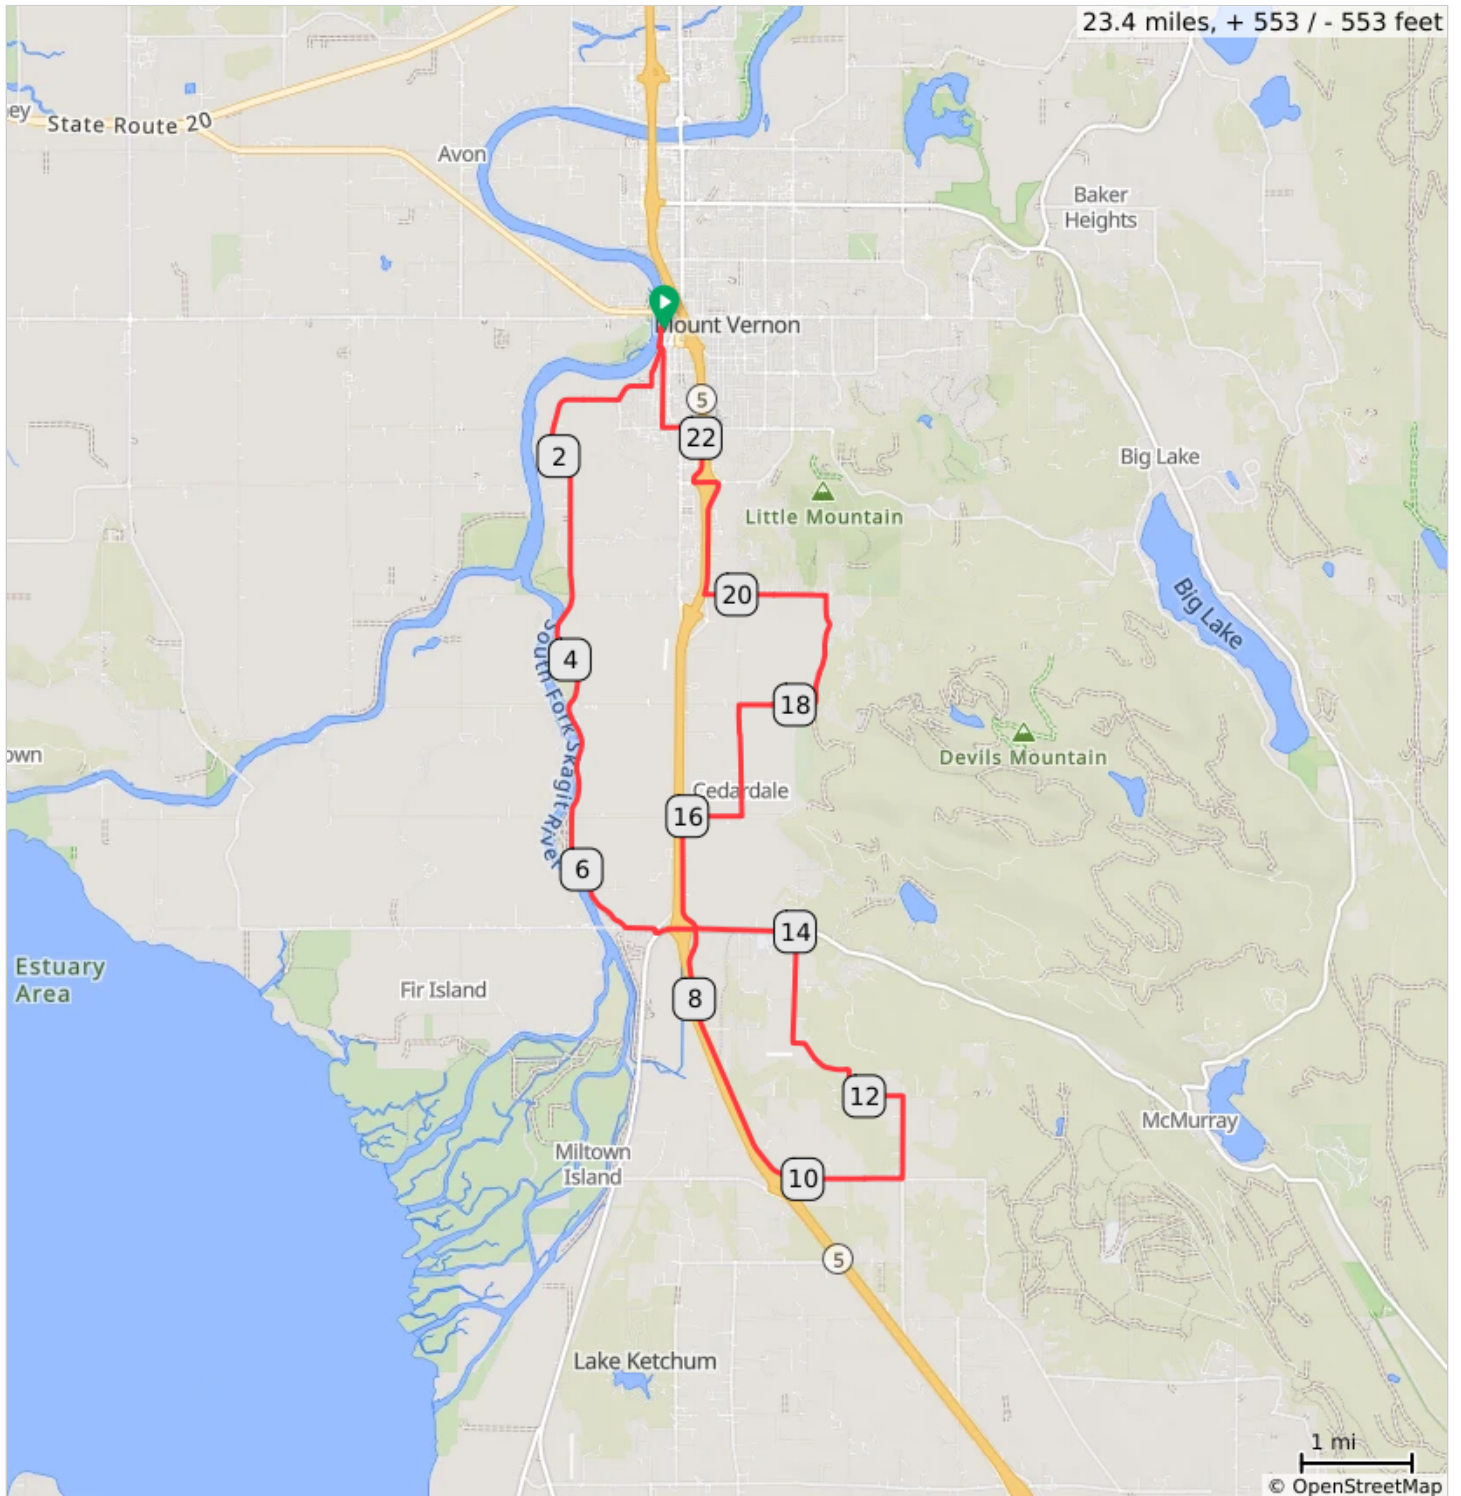

District Brew., Conway, Starbird, Bulson 23.4 mi, 554 ft

District Brew., Conway, Starbird, Bulson 23.4 mi, 554 ft

Num	Dist	Type	Note	Next
1.	0.0	📍	Start of route	0.2
2.	0.2	←	L toward S 1st St	0.0
3.	0.2	→	R onto S 1st St	0.2
4.	0.4	←	Slight L onto Virginia St	0.1
5.	0.6	→	R onto W Hazel St	0.4
6.	0.9	→	R onto Dike Rd	5.8
7.	6.7	←	L onto Fir Island Rd	0.3
8.	7.0	↑	At the traffic circle, take the 3rd exit onto Pioneer Hwy	0.3
9.	7.3	↑	Continue onto WA-534 E	0.1
10.	7.4	→	R onto Cedardale Rd	2.6
11.	10.0	←	L onto Starbird Rd	0.9
12.	10.9	←	L onto Bulson Rd	0.7
13.	11.7	←	L to stay on Bulson Rd	0.5
14.	12.2	→	R to stay on Bulson Rd	0.8

12.2 miles. +432/-125 feet

Num	Dist	Type	Note	Next
30.	23.2	→	R	0.2
31.	23.4	📍	End of route	0.0

0.2 miles. +0/-1 feet

Num	Dist	Type	Note	Next
15.	13.0	→	R to stay on Bulson Rd	1.0
16.	14.0	←	L onto WA-534 W	0.9
17.	14.9	→	R onto Cedardale Rd	1.1
18.	16.0	→	R onto E Johnson Rd	0.5
19.	16.5	←	L onto Burkland Rd	1.0
20.	17.5	→	R onto E Stackpole Rd	1.7
21.	19.2	←	L onto E Hickox Rd	1.1
22.	20.3	→	R onto Cedardale Rd	1.0
23.	21.3	↑	At the traffic circle, take the 3rd exit onto Anderson Rd	0.3
24.	21.6	→	R onto Henson Rd	0.5
25.	22.1	←	L onto E Blackburn Rd	0.3
26.	22.4	→	R onto Cleveland Ave	0.7
27.	23.1	←	L onto W Broadway	0.0
28.	23.2	→	R onto S 1st St	0.0
29.	23.2	←	L	0.0

11.0 miles. +111/-322 feet