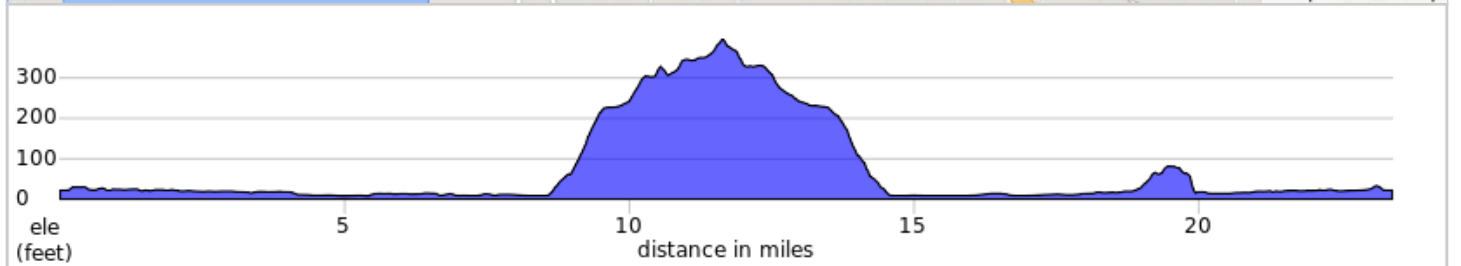

District Brew., Conway, Starbird, Bulson 23.4 mi, 554 ft

District Brew., Conway, Starbird, Bulson 23.4 mi, 554 ft

Num	Dist	Type	Note	Next
1.	0.0	📍	Start of route	0.2
2.	0.2	←	L toward S 1st St	0.0
3.	0.2	→	R onto S 1st St	0.2
4.	0.4	←	Slight L onto Virginia St	0.1
5.	0.6	→	R onto W Hazel St	0.4
6.	0.9	→	R onto Dike Rd	5.8
7.	6.7	←	L onto Fir Island Rd	0.3
8.	7.0	↑	At the traffic circle, take the 3rd exit onto Pioneer Hwy	0.3
9.	7.3	↑	Continue onto WA-534 E	0.1
10.	7.4	→	R onto Cedardale Rd	2.6
11.	10.0	←	L onto Starbird Rd	0.9
12.	10.9	←	L onto Bulson Rd	0.7
13.	11.7	←	L to stay on Bulson Rd	0.5
14.	12.2	→	R to stay on Bulson Rd	0.8

12.2 miles. +432/-125 feet

Num	Dist	Type	Note	Next
30.	23.2	→	R	0.2
31.	23.4	📍	End of route	0.0

0.2 miles. +0/-1 feet

Num	Dist	Type	Note	Next
15.	13.0	→	R to stay on Bulson Rd	1.0
16.	14.0	←	L onto WA-534 W	0.9
17.	14.9	→	R onto Cedardale Rd	1.1
18.	16.0	→	R onto E Johnson Rd	0.5
19.	16.5	←	L onto Burkland Rd	1.0
20.	17.5	→	R onto E Stackpole Rd	1.7
21.	19.2	←	L onto E Hickox Rd	1.1
22.	20.3	→	R onto Cedardale Rd	1.0
23.	21.3	↑	At the traffic circle, take the 3rd exit onto Anderson Rd	0.3
24.	21.6	→	R onto Henson Rd	0.5
25.	22.1	←	L onto E Blackburn Rd	0.3
26.	22.4	→	R onto Cleveland Ave	0.7
27.	23.1	←	L onto W Broadway	0.0
28.	23.2	→	R onto S 1st St	0.0
29.	23.2	←	L	0.0

11.0 miles. +111/-322 feet